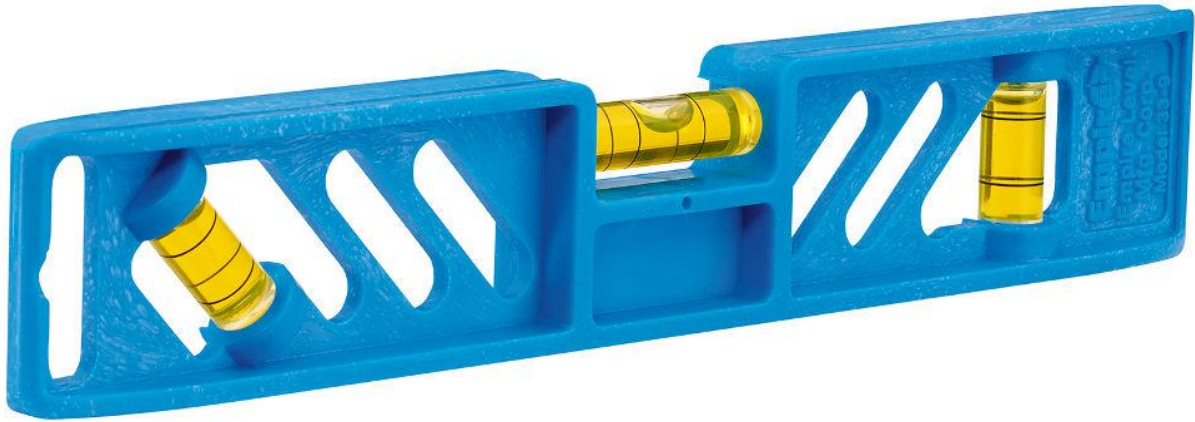

## Empire Torpedo Level 331-9

- POLYCAST® frame is light weight and non-marring
- Tapered design for easy in and out of pocket
- Hang hole for ease of storage
- Durable acrylic vials
- Made in the USA
- 1 year limited warranty