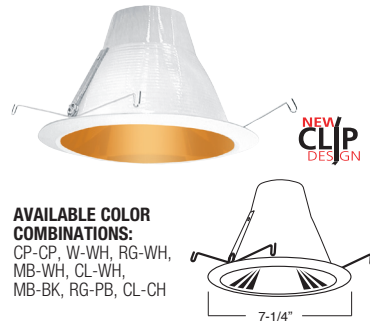

AVAILABLE COLOR:
WHITE ONLY

NEW CLIP DESIGN

**AF637W-WH (SOCKET SUPPORTING)
SELF FLANGE AIR-SHUT BAFFLE**

AVAILABLE COLOR COMBINATIONS:
W-WH, P-WH, P-BK, SN-SN, CP-CP, BZ-BZ

NEW CLIP DESIGN

**AF640W-WH (SOCKET SUPPORTING)
DEEP SELF FLANGE AIR-SHUT BAFFLE**

AVAILABLE COLOR COMBINATIONS:
W-WH, P-WH, SN-SN, CP-CP, BZ-BZ

NEW CLIP DESIGN

**AF634W-CL-WH (SOCKET SUPPORTING)
R30/PAR30 AIR-SHUT REFLECTOR W/ BAFFLE**

AVAILABLE COLORS:
W-CL-WH, P-CL-WH

NEW CLIP DESIGN

**AF632RG-WH (SOCKET SUPPORTING)
R30/PAR30 AIR-SHUT REFLECTOR**

AVAILABLE COLOR COMBINATIONS:
CP-CP, W-WH, RG-WH, MB-WH, CL-WH, MB-BK, RG-PB, CL-CH

NEW CLIP DESIGN

**AF639W-WH (SOCKET SUPPORTING)
SELF FLANGE AIR-SHUT BAFFLE**