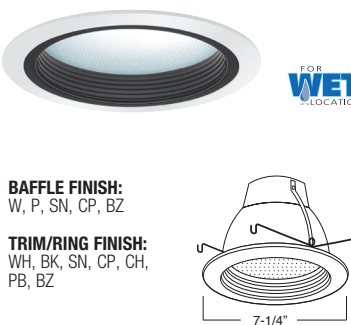

**AF601CP (SOCKET SUPPORTING)
METAL ALBALITE SHOWER TRIM**

LENS:
ALBALITE

TRIM/RING FINISH:
WH, BK, SN, CP, CH, PB, BZ

FOR WET LOCATION

**AF605PB (SOCKET SUPPORTING)
METAL FRESNEL SHOWER TRIM**

LENS:
FRESNEL

TRIM/RING FINISH:
WH, BK, SN, CP, CH, PB, BZ

FOR WET LOCATION

**AF606CP (SOCKET SUPPORTING)
METAL DROP OPAL SHOWER TRIM**

LENS:
DROP OPAL

TRIM/RING FINISH:
WH, BK, SN, CP, CH, PB, BZ

FOR WET LOCATION

**AF636W-WH (SOCKET SUPPORTING)
BAFFLE W/ FRESNEL LENS**

BAFFLE FINISH:
W, P, SN, CP, BZ

TRIM/RING FINISH:
WH, BK, SN, CP, CH, PB, BZ

FOR WET LOCATION

**AF635P-WH (SOCKET SUPPORTING)
BAFFLE W/ ALBALITE LENS**

BAFFLE FINISH:
W, P, SN, CP, BZ

TRIM/RING FINISH:
WH, BK, SN, CP, CH, PB, BZ