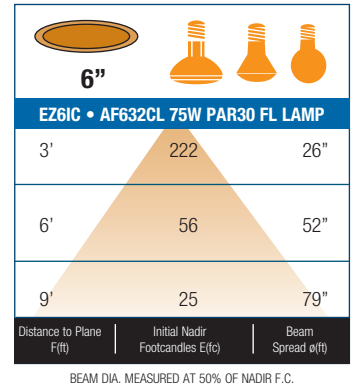

FEATURES

- Thermally Protected IC housing.
- Wire through junction box.
- Preinstalled adjustable bar hanger.
- Dependable, favorable design and effortless installation.
- 7-1/4" height allows use in 2" x 8" joist construction.
- Special screw on the frame locks bar hangers in place which prevents the housing from any movement once installed.
- Preinstalled socket cap provides electrical contact protection against dust, paint and over spray.

OPTIONS

AIR-SHUT

- Gasket to prevent air flow from heated or air conditioned spaces.
- Meets all national air flow requirements.

UL AND C-UL/ETL AND C-ETL LISTED

- For Damp location
- For Feed-through wiring
- For Direct contact with insulation

ITEM SELECTOR: (Please check the boxes below for the option desired)

TYPE	TRIM TYPE			BAFFLE	REFLECTOR	TRIM/RING
EZ6IC-AT	☐ AF631	☐ AF601	☐ AF605L	☐ W	☐ CL	☐ WH
	☐ AF649	☐ AF605	☐ AF606L	☐ P	☐ RG	☐ BK
	☐ AF630	☐ AF606	☐ AF633	☐ SN	☐ W	☐ SN
	☐ AF651	☐ AF636	☐ B602	☐ CP	☐ MB	☐ CP
	☐ AF637	☐ AF635	☐ B609	☐ BZ	☐ BZ	☐ CH
	☐ AF640	☐ AF642	☐ B663		☐ CP	☐ PB
	☐ AF634	☐ AF641	☐ B673		☐ SN	☐ BZ
	☐ AF632	☐ AF643			☐ SHZ	
	☐ AF644	☐ AF638				
	☐ AF639	☐ AF601L				

Specifications:

EZ6IC-AT

TRIM TYPE - BAFFLE - REFLECTOR - TRIM/RING

BAFFLE	REFLECTOR	TRIM/RING
W White	CL Chrome	WH White
P Black	RG Gold	BK Black
SN Satin Nickel	W White	SN Satin Nickel
CP Copper	MB Black	CP Copper
BZ Bronze	BZ Bronze	CH Chrome
	CP Copper	PB Polish Brass
	SN Satin Nickel	BZ Bronze
	SHZ Satin Haze	

Sample of Catalog Number: EZ6IC-AT-AF631-W-WH

Submittal form is available @ www.iuseelite.com
Tel: 323-888-1973 • Fax: 323-888-1977

Specifications and Dimensions subject to change without notice.

REV: ELITE LIGHTING-SPEC-06-29-2011