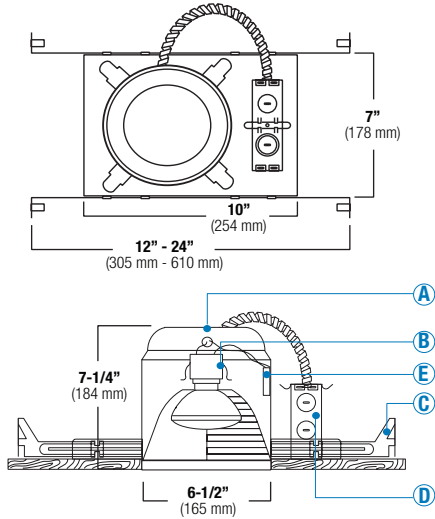

DESIGNED FOR 2" X 8" JOIST CONSTRUCTION

Catalog Number:	
Project Name:	Type:
Note:	elite LIGHTING

DESCRIPTION

New construction, thermally protected, IC rated specification grade recessed housing. Accommodates up to 75W PAR30, R30 lamps, 60W A19 lamps and 65W BR30 lamps. Furnished with preinstalled adjustable bar hangers. Junction box is provided with four 1/2" KOs, one 3/4" KO and four Romex knockouts with strain relief.

SPECIFICATION

A. HOUSING - Die-formed all aluminum construction for maximum heat dissipation and rust protection. Adjusts vertically in plaster frame to accommodate 1/2" to 1-3/8" ceiling.

B. SOCKET - Medium base screw shell porcelain socket that attaches directly to the AF_series trims.

C. BAR HANGERS - Preinstalled bar hangers allow housing to be positioned and locked at any point within a 24" joist span. They can be positioned on either the long or short axis of the housing and can be shortened for 12" joists. They contain a double-headed real nail for 20° downward angle for better contact, and the 90° pivoting mounting plate makes installation fast and accurate. Bar hangers can fit onto T-Bar spline with additional slots and holes for special mounting methods if necessary.

D. JUNCTION BOX - UL and ETL listed for through-branch circuit wiring, provided with four 1/2" KOs, one 3/4" KO and four Romex knockouts with true pry-out slots and strain clamps.

E. THERMAL PROTECTION - Standard thermal protection device guards against improper installation, overlampping and misuse of insulation material.