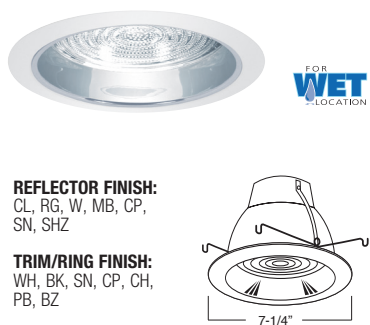

**AF601CP (SOCKET SUPPORTING)
METAL ALBALITE SHOWER TRIM**

LENS:
ALBALITE

TRIM/RING FINISH:
WH, BK, SN, CP, CH, PB, BZ

FOR WET LOCATION

**AF605PB (SOCKET SUPPORTING)
METAL FRESNEL SHOWER TRIM**

LENS:
FRESNEL

TRIM/RING FINISH:
WH, BK, SN, CP, CH, PB, BZ

FOR WET LOCATION

**AF606CP (SOCKET SUPPORTING)
METAL DROP OPAL SHOWER TRIM**

LENS:
DROP OPAL

TRIM/RING FINISH:
WH, BK, SN, CP, CH, PB, BZ

FOR WET LOCATION

**AF636W-WH (SOCKET SUPPORTING)
BAFFLE W/ FRESNEL LENS**

BAFFLE FINISH:
W, P, SN, CP, BZ

TRIM/RING FINISH:
WH, BK, SN, CP, CH, PB, BZ

FOR WET LOCATION

**AF635P-WH (SOCKET SUPPORTING)
BAFFLE W/ ALBALITE LENS**

BAFFLE FINISH:
W, P, SN, CP, BZ

TRIM/RING FINISH:
WH, BK, SN, CP, CH, PB, BZ

FOR WET LOCATION

**AF642CL-WH (SOCKET SUPPORTING)
REFLECTOR W/ FRESNEL LENS**

REFLECTOR FINISH:
CL, RG, W, MB, CP, SN, SHZ

TRIM/RING FINISH:
WH, BK, SN, CP, CH, PB, BZ

FOR WET LOCATION