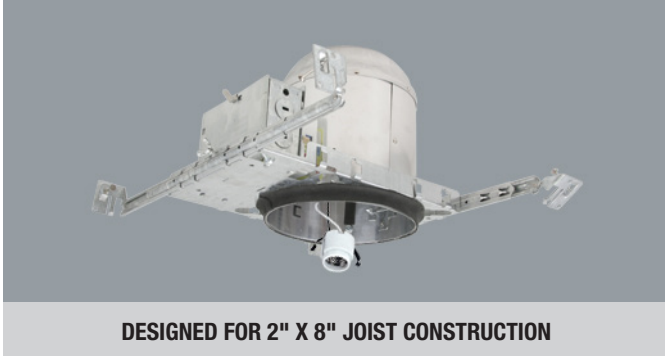

EZ6IC

6" Universal IC Housing with Loose Socket and Quick Connectors

LAMP WATTAGE: (1) MAXIMUM 75W R/PAR30, 60W A19, 65W BR30