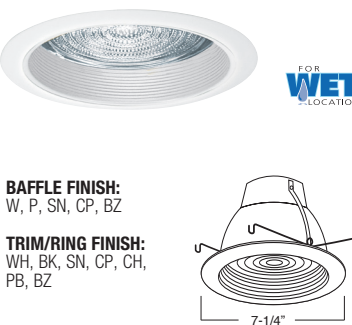

**AF601CP (SOCKET SUPPORTING)
METAL ALBALITE SHOWER TRIM**

LENS:
ALBALITE

TRIM/RING FINISH:
WH, BK, SN, CP, CH, PB, BZ

FOR WET LOCATION

**AF605PB (SOCKET SUPPORTING)
METAL FRESNEL SHOWER TRIM**

LENS:
FRESNEL

TRIM/RING FINISH:
WH, BK, SN, CP, CH, PB, BZ

FOR WET LOCATION

**AF606CP (SOCKET SUPPORTING)
METAL DROP OPAL SHOWER TRIM**

LENS:
DROP OPAL

TRIM/RING FINISH:
WH, BK, SN, CP, CH, PB, BZ

FOR WET LOCATION

**AF636W-WH (SOCKET SUPPORTING)
BAFFLE W/ FRESNEL LENS**