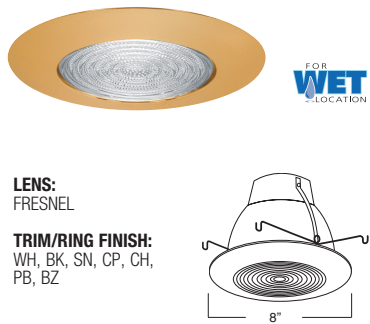

**AF601CP (SOCKET SUPPORTING)
METAL ALBALITE SHOWER TRIM**

LENS:
ALBALITE

TRIM/RING FINISH:
WH, BK, SN, CP, CH, PB, BZ

FOR WET LOCATION

**AF605PB (SOCKET SUPPORTING)
METAL FRESNEL SHOWER TRIM**

LENS:
FRESNEL

TRIM/RING FINISH:
WH, BK, SN, CP, CH, PB, BZ

FOR WET LOCATION

**AF606CP (SOCKET SUPPORTING)
METAL DROP OPAL SHOWER TRIM**

LENS:
DROP OPAL

TRIM/RING FINISH:
WH, BK, SN, CP, CH, PB, BZ

FOR WET LOCATION

**AF636W-WH (SOCKET SUPPORTING)
BAFFLE W/ FRESNEL LENS**