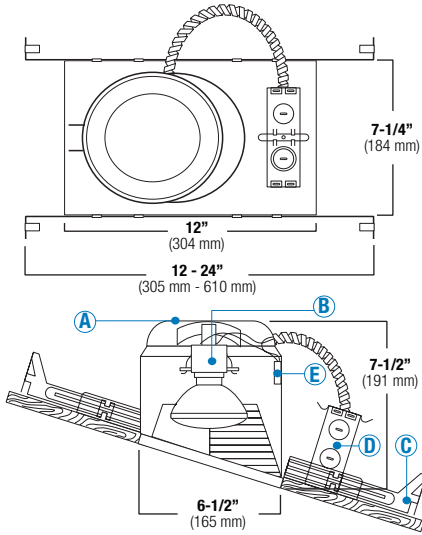

DESIGNED FOR 2" X 8" JOIST CONSTRUCTION

DESCRIPTION

New construction, thermally protected, IC rated specification grade recessed housing. Designed for sloped ceiling applications where the ceiling pitch ranges from 2/12 to 6/12. Accommodates up to 75W PAR30, R30 lamps, 60W A19 lamps and 65W BR30 lamps. Furnished with preinstalled adjustable bar hangers. Junction box is provided with four 1/2" KOs, one 3/4" KO and four Romex knockouts with strain relief.

SPECIFICATION

A. HOUSING - Die-formed all aluminum construction for maximum heat dissipation and rust protection. Adjusts vertically in plaster frame to accommodate 1/2" to 1-3/8" ceilings.

B. SOCKET - Medium base screw shell porcelain socket preinstalled on a mounting bracket is specially designed to swivel and rotate so the lamp could be aligned properly. The lamp will aim straight down regardless of the ceiling pitch.

C. BAR HANGERS - Preinstalled bar hangers allow housing to be positioned and locked at any point within a 24" joist span and can be shortened for 12" joists. Integral bar hanger nailers are designed to be hammered directly into the joist without additional nails or screws and makes installation fast and accurate. Bar hangers can fit onto T-Bar spline with additional slots and holes for special mounting methods if necessary.

D. JUNCTION BOX - ETL listed for through-branch circuit wiring and has four 1/2" KOs, one 3/4" KO and four Romex knockouts with true pry-out slots and strain clamps.

E. THERMAL PROTECTION - Standard thermal protection device guards against improper installation, over-lamping and misuse of insulation material.