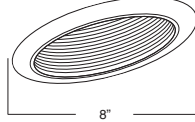

6" Slope Ceiling Incandescent Trims

(LAMP WATTAGE: (1) MAXIMUM 75W R/PAR30, 60W A19, 65W BR30)

Catalog Number:

Project Name:

Type:

Note:

BAFFLE FINISH:
W, P, SN, CP, BZ

TRIM/RING FINISH:
WH, BK, SN, CP, CH,
PB, BZ

BAFFLE FINISH:
W, P, SN, CP, BZ

TRIM/RING FINISH:
WH, BK, SN, CP, CH,
PB, BZ

REFLECTOR FINISH:
CL, RG, W, MB, CP,
SN, BZ

TRIM/RING FINISH:
WH, BK, SN, CP, CH,
PB, BZ

REFLECTOR FINISH:
CL, RG, W, MB, CP,
SN, BZ

TRIM/RING FINISH:
WH, BK, SN, CP, CH,
PB, BZ

FOR
WET
LOCATION

LENS:
ALBALITE

TRIM/RING FINISH:
WH, BK, SN, CP, CH,
PB, BZ

FOR
WET
LOCATION

LENS:
ALBALITE

TRIM/RING FINISH:
WHITE PLASTIC

FOR
WET
LOCATION

LENS:
FRESNEL

TRIM/RING FINISH:
WH, BK, SN, CP, CH,
PB, BZ

FOR
WET
LOCATION

LENS:
FRESNEL

TRIM/RING FINISH:
WHITE PLASTIC

TRIM/RING FINISH:
WH, BK, SN, CP, CH,
PB, BZ

BAFFLE FINISH:
W, P, SN, CP

TRIM/RING FINISH:
WH

BAFFLE	REFLECTOR	TRIM RING
W White	CL Chrome	WH White
P Black	RG Gold	BK Black
SN Satin Nickel	W White	SN Satin Nickel
CP Copper	MB Black	CP Copper
BZ Bronze	CP Copper	CH Chrome
	SN Satin Nickel	PB Polish Brass
		BZ Bronze

*For custom baffle, reflector, trim ring, glass color and lens options, please consult factory.