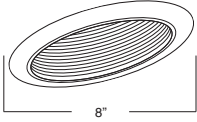

Project Name:

Type:

Note:

B391CP-CP
METAL STEPPED BAFFLE R30/PAR30

BAFFLE FINISH:
W, P, SN, CP, BZ

TRIM/RING FINISH:
WH, BK, SN, CP, CH,
PB, BZ

B394P-WH
PAR38/R40 STEPPED BAFFLE

BAFFLE FINISH:
W, P, SN, CP, BZ