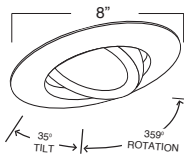

6" Slope Ceiling Incandescent Trims

(LAMP WATTAGE: (1) MAXIMUM 75W R/PAR30, 60W A19, 65W BR30)

Catalog Number:

Project Name:

Type:

Note:

BAFFLE FINISH:
W, P, SN, CP, BZ

TRIM/RING FINISH:
WH, BK, SN, CP, CH,
PB, BZ

BAFFLE FINISH:
W, P, SN, CP, BZ

TRIM/RING FINISH:
WH, BK, SN, CP, CH,
PB, BZ

REFLECTOR FINISH:
CL, RG, W, MB, CP,
SN, BZ

TRIM/RING FINISH:
WH, BK, SN, CP, CH,
PB, BZ

REFLECTOR FINISH:
CL, RG, W, MB, CP,
SN, BZ

TRIM/RING FINISH:
WH, BK, SN, CP, CH,
PB, BZ

FOR
WET
LOCATION

LENS:
ALBALITE

TRIM/RING FINISH:
WH, BK, SN, CP, CH,
PB, BZ

FOR
WET
LOCATION

LENS:
ALBALITE

TRIM/RING FINISH:
WHITE PLASTIC

FOR
WET
LOCATION

LENS:
FRESNEL

TRIM/RING FINISH:
WH, BK, SN, CP, CH,
PB, BZ

FOR
WET
LOCATION

LENS:
FRESNEL

TRIM/RING FINISH:
WHITE PLASTIC

TRIM/RING FINISH:
WH, BK, SN, CP, CH,
PB, BZ

BAFFLE FINISH:
W, P, SN, CP

TRIM/RING FINISH:
WH

BAFFLE	REFLECTOR	TRIM RING
W White	CL Chrome	WH White
P Black	RG Gold	BK Black
SN Satin Nickel	W White	SN Satin Nickel
CP Copper	MB Black	CP Copper
BZ Bronze	CP Copper	CH Chrome
	SN Satin Nickel	PB Polish Brass
		BZ Bronze

*For custom baffle, reflector, trim ring, glass color and lens options, please consult factory.