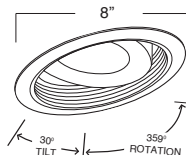

TRIM/RING FINISH:
WHITE PLASTIC

B663PB
PAR30 GIMBAL RING

TRIM/RING FINISH:
WH, BK, SN, CP, CH,
PB, BZ

B673P-OV
PAR30 BAFFLE W/ GIMBAL RING

BAFFLE FINISH:
W, P, SN, CP

TRIM/RING FINISH:
WH

| BAFFLE | REFLECTOR | TRIM RING |
|------------------------|------------------------|------------------------|
| W White | CL Chrome | WH White |
| P Black | RG Gold | BK Black |
| SN Satin Nickel | W White | SN Satin Nickel |
| CP Copper | MB Black | CP Copper |
| BZ Bronze | CP Copper | CH Chrome |
| | SN Satin Nickel | PB Polish Brass |
| | | BZ Bronze |