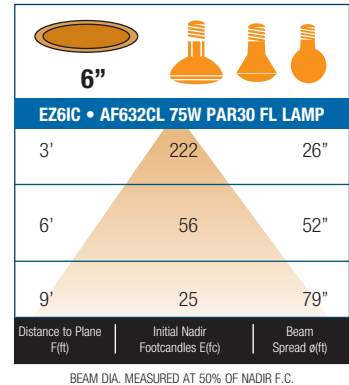

FEATURES

- Thermally Protected IC housing.
- Wire through junction box.
- Preinstalled adjustable bar hanger.
- Dependable, favorable design and effortless installation.
- 7-1/4" height allows use in 2" x 8" joist construction.
- Special screw on the frame locks bar hangers in place which prevents the housing from any movement once installed.
- Preinstalled socket cap provides electrical contact protection against dust, paint and over spray.

OPTIONS

AIR-SHUT

- Gasket to prevent air flow from heated or air conditioned spaces.
- Meets all national air flow requirements.

UL AND C-UL/ETL AND C-ETL LISTED

- For Damp location
- For Feed-through wiring
- For Direct contact with insulation

ITEM SELECTOR: (Please check the boxes below for the option desired)

TYPE	TRIM TYPE			BAFFLE	REFLECTOR	TRIM/RING
EZ6IC-AT	☐ AF631	☐ AF601	☐ AF605L	☐ W	☐ CL	☐ WH
	☐ AF649	☐ AF605	☐ AF606L	☐ P	☐ RG	☐ BK
	☐ AF630	☐ AF606	☐ AF633	☐ SN	☐ W	☐ SN
	☐ AF651	☐ AF636	☐ B602	☐ CP	☐ MB	☐ CP
	☐ AF637	☐ AF635	☐ B609	☐ BZ	☐ BZ	☐ CH
	☐ AF640	☐ AF642	☐ B663		☐ CP	☐ PB
	☐ AF634	☐ AF641	☐ B673		☐ SN	☐ BZ
	☐ AF632	☐ AF643			☐ SHZ	
	☐ AF644	☐ AF638				
	☐ AF639	☐ AF601L				

Specifications:

EZ6IC-AT

TRIM TYPE - BAFFLE - REFLECTOR - TRIM/RING

BAFFLE	REFLECTOR	TRIM/RING
W White	CL Chrome	WH White
P Black	RG Gold	BK Black
SN Satin Nickel	W White	SN Satin Nickel
CP Copper	MB Black	CP Copper
BZ Bronze	BZ Bronze	CH Chrome
	CP Copper	PB Polish Brass
	SN Satin Nickel	BZ Bronze
	SHZ Satin Haze	

Sample of Catalog Number: EZ6IC-AT-AF631-W-WH

Submittal form is available @ www.iuseelite.com
Tel: 323-888-1973 • Fax: 323-888-1977

Specifications and Dimensions subject to change without notice.

REV: ELITE LIGHTING-SPEC-06-29-2011