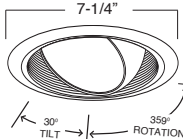

**AF606L (SOCKET SUPPORTING)
PLASTIC DROP OPAL SHOWER TRIM**

LENS:
DROP OPAL

TRIM/RING FINISH:
WHITE PLASTIC

**AF633CP
SOCKET SUPPORTING R/PAR30 OPEN TRIM**

TRIM/RING FINISH:
WH, BK, SN, CP, CH,
PB, BZ

**B602SN
EYEBALL**

TRIM/RING FINISH:
WH, BK, SN, CP, CH,
PB, BZ

**B609W-WH
REGRESSED EYEBALL WITH BAFFLE**

BAFFLE FINISH:
W, P, SN, CP, BZ

TRIM/RING FINISH:
WH, BK, SN, CP, CH,
PB, BZ

EYEBALL FINISH:
WH, BK, SN, CP, CH, PB, BZ