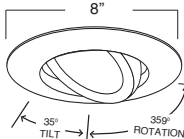

6" EZ SERIES Incandescent Trims

(LAMP WATTAGE: (1) MAXIMUM 75W R/PAR30, 60W A19, 65W BR30)

Catalog Number:

Project Name:

Type:

Note:

REFLECTOR FINISH:
CL, RG, W, MB, CP,
SN, SHZ

TRIM/RING FINISH:
WH, BK, SN, CP, CH,
PB, BZ

REFLECTOR FINISH:
CL, RG, W, MB, CP,
SN, SHZ

TRIM/RING FINISH:
WH, BK, SN, CP, CH,
PB, BZ

BAFFLE FINISH:
W, P, SN, CP, BZ

TRIM/RING FINISH:
WH, BK, SN, CP, CH,
PB, BZ

LENS:
ALBALITE

TRIM/RING FINISH:
WHITE PLASTIC

LENS:
FRESNEL

TRIM/RING FINISH:
WHITE PLASTIC

LENS:
DROP OPAL

TRIM/RING FINISH:
WHITE PLASTIC

TRIM/RING FINISH:
WH, BK, SN, CP, CH,
PB, BZ

TRIM/RING FINISH:
WH, BK, SN, CP, CH,
PB, BZ

BAFFLE FINISH:
W, P, SN, CP, BZ

TRIM/RING FINISH:
WH, BK, SN, CP, CH,
PB, BZ

EYEBALL FINISH:
WH, BK, SN, CP, CH, PB, BZ

TRIM/RING FINISH:
WH, BK, SN, CP, CH,
PB, BZ

BAFFLE FINISH:
W, P, SN, CP, BZ

TRIM/RING FINISH:
WH, BK, SN, CP, CH,
PB, BZ

BAFFLE		REFLECTOR		TRIM RING	
W	White	CL	Chrome	WH	White
P	Black	RG	Gold	BK	Black
SN	Satin Nickel	W	White	SN	Satin Nickel
CP	Copper	MB	Black	CP	Copper
BZ	Bronze	CP	Copper	CH	Chrome
		SN	Satin Nickel	PB	Polish Brass
				BZ	Bronze

*For custom baffle, reflector, trim ring, glass color and lens options, please consult factory.