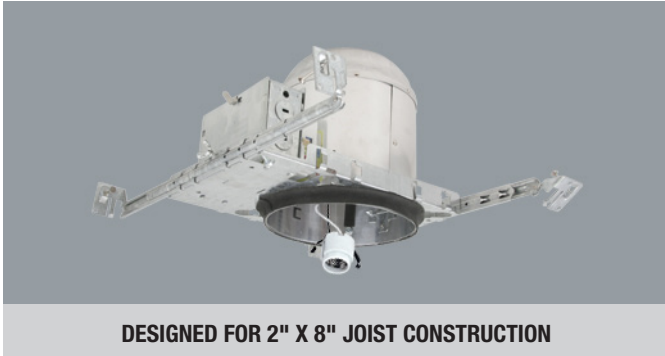

EZ6IC

6" Universal IC Housing with Loose Socket and Quick Connectors

LAMP WATTAGE: (1) MAXIMUM 75W R/PAR30, 60W A19, 65W BR30

Catalog Number:

Project Name:

Type:

Note:

DESCRIPTION

New construction, thermally protected, IC rated specification grade recessed housing. Accommodates up to 75W PAR30, R30 lamps, 60W A19 lamps and 65W BR30 lamps. Furnished with preinstalled adjustable bar hangers. Junction box is provided with four 1/2" KOs, one 3/4" KO and four Romex knockouts with strain relief.

SPECIFICATION

A. HOUSING - Die-formed all aluminum construction for maximum heat dissipation and rust protection. Adjusts vertically in plaster frame to accommodate 1/2" to 1-3/8" ceiling.

B. SOCKET - Medium base screw shell porcelain socket that attaches directly to the AF_series trims.

C. BAR HANGERS - Preinstalled bar hangers allow housing to be positioned and locked at any point within a 24" joist span. They can be positioned on either the long or short axis of the housing and can be shortened for 12" joists. They contain a double-headed real nail for 20° downward angle for better contact, and the 90° pivoting mounting plate makes installation fast and accurate. Bar hangers can fit onto T-Bar spline with additional slots and holes for special mounting methods if necessary.

D. JUNCTION BOX - UL and ETL listed for through-branch circuit wiring, provided with four 1/2" KOs, one 3/4" KO and four Romex knockouts with true pry-out slots and strain clamps.

E. THERMAL PROTECTION - Standard thermal protection device guards against improper installation, overlampping and misuse of insulation material.