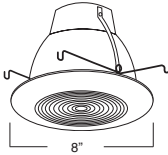

**AF601L (SOCKET SUPPORTING)
PLASTIC ALBALITE SHOWER TRIM**

LENS:
ALBALITE

TRIM/RING FINISH:
WHITE PLASTIC

**AF605L (SOCKET SUPPORTING)
PLASTIC FRESNEL SHOWER TRIM**

LENS:
FRESNEL

TRIM/RING FINISH:
WHITE PLASTIC

**AF606L (SOCKET SUPPORTING)
PLASTIC DROP OPAL SHOWER TRIM**

LENS:
DROP OPAL

TRIM/RING FINISH:
WHITE PLASTIC

**AF633CP
SOCKET SUPPORTING R/PAR30 OPEN TRIM**

TRIM/RING FINISH:
WH, BK, SN, CP, CH,
PB, BZ

**B602SN
EYEBALL**