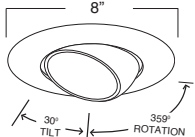

**AF606L (SOCKET SUPPORTING)
PLASTIC DROP OPAL SHOWER TRIM**

LENS:
DROP OPAL

TRIM/RING FINISH:
WHITE PLASTIC

**AF633CP
SOCKET SUPPORTING R/PAR30 OPEN TRIM**

TRIM/RING FINISH:
WH, BK, SN, CP, CH,
PB, BZ

**B602SN
EYEBALL**

TRIM/RING FINISH:
WH, BK, SN, CP, CH,
PB, BZ

**B609W-WH
REGRESSED EYEBALL WITH BAFFLE**

BAFFLE FINISH:
W, P, SN, CP, BZ

TRIM/RING FINISH:
WH, BK, SN, CP, CH,
PB, BZ

EYEBALL FINISH:
WH, BK, SN, CP, CH, PB, BZ