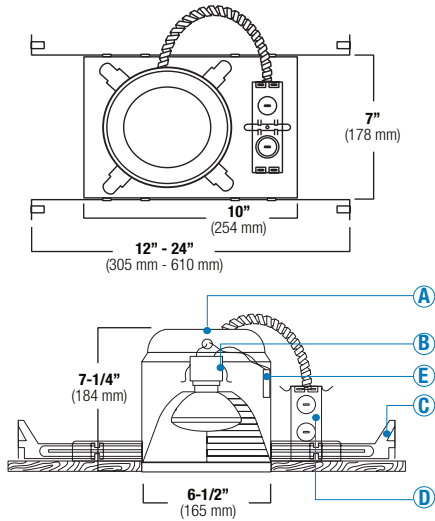

DESIGNED FOR 2" X 8" JOIST CONSTRUCTION

FEATURES

- Thermally Protected IC housing.
- Wire through junction box.
- Preinstalled adjustable bar hanger.
- Dependable, favorable design and effortless installation.
- 7-1/4" height allows use in 2" x 8" joist construction.
- Special screw on the frame locks bar hangers in place which prevents the housing from any movement once installed.
- Preinstalled socket cap provides electrical contact protection against dust, paint and over spray.

OPTIONS

AIR-SHUT

- Gasket to prevent air flow from heated or air conditioned spaces.
- Meets all national air flow requirements.

UL AND C-UL/ETL AND C-ETL LISTED

- For Damp location
- For Feed-through wiring
- For Direct contact with insulation

ITEM SELECTOR: (Please check the boxes below for the option desired)

TYPE	TRIM TYPE			BAFFLE	REFLECTOR	TRIM/RING
EZ6IC-AT	☐ AF631	☐ AF601	☐ AF605L	☐ W	☐ CL	☐ WH
	☐ AF649	☐ AF605	☐ AF606L	☐ P	☐ RG	☐ BK
	☐ AF630	☐ AF606	☐ AF633	☐ SN	☐ W	☐ SN
	☐ AF651	☐ AF636	☐ B602	☐ CP	☐ MB	☐ CP
	☐ AF637	☐ AF635	☐ B609	☐ BZ	☐ BZ	☐ CH
	☐ AF640	☐ AF642	☐ B663		☐ CP	☐ PB
	☐ AF634	☐ AF641	☐ B673		☐ SN	☐ BZ
	☐ AF632	☐ AF643			☐ SHZ	
	☐ AF644	☐ AF638				
	☐ AF639	☐ AF601L				

Specifications:

EZ6IC-AT

TRIM TYPE - BAFFLE - REFLECTOR - TRIM/RING

BAFFLE	REFLECTOR	TRIM/RING
W White	CL Chrome	WH White
P Black	RG Gold	BK Black
SN Satin Nickel	W White	SN Satin Nickel
CP Copper	MB Black	CP Copper
BZ Bronze	BZ Bronze	CH Chrome
	CP Copper	PB Polish Brass
	SN Satin Nickel	BZ Bronze
	SHZ Satin Haze	

Sample of Catalog Number: EZ6IC-AT-AF631-W-WH

Submittal form is available @ www.iuseelite.com
Tel: 323-888-1973 • Fax: 323-888-1977

Specifications and Dimensions subject to change without notice.

REV: ELITE LIGHTING-SPEC-06-29-2011