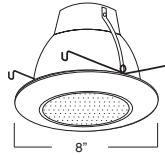

6" EZ SERIES Incandescent Trims

(LAMP WATTAGE: (1) MAXIMUM 75W R/PAR30, 60W A19, 65W BR30)

Catalog Number:

Project Name:

Type:

Note:

REFLECTOR FINISH:
CL, RG, W, MB, CP,
SN, SHZ

TRIM/RING FINISH:
WH, BK, SN, CP, CH,
PB, BZ

REFLECTOR FINISH:
CL, RG, W, MB, CP,
SN, SHZ

TRIM/RING FINISH:
WH, BK, SN, CP, CH,
PB, BZ

BAFFLE FINISH:
W, P, SN, CP, BZ

TRIM/RING FINISH:
WH, BK, SN, CP, CH,
PB, BZ

LENS:
ALBALITE

TRIM/RING FINISH:
WHITE PLASTIC

LENS:
FRESNEL

TRIM/RING FINISH:
WHITE PLASTIC

LENS:
DROP OPAL

TRIM/RING FINISH:
WHITE PLASTIC

TRIM/RING FINISH:
WH, BK, SN, CP, CH,
PB, BZ

TRIM/RING FINISH:
WH, BK, SN, CP, CH,
PB, BZ

BAFFLE FINISH:
W, P, SN, CP, BZ

TRIM/RING FINISH:
WH, BK, SN, CP, CH,
PB, BZ

EYEBALL FINISH:
WH, BK, SN, CP, CH, PB, BZ

TRIM/RING FINISH:
WH, BK, SN, CP, CH,
PB, BZ

BAFFLE FINISH:
W, P, SN, CP, BZ

TRIM/RING FINISH:
WH, BK, SN, CP, CH,
PB, BZ

BAFFLE		REFLECTOR		TRIM RING	
W	White	CL	Chrome	WH	White
P	Black	RG	Gold	BK	Black
SN	Satin Nickel	W	White	SN	Satin Nickel
CP	Copper	MB	Black	CP	Copper
BZ	Bronze	CP	Copper	CH	Chrome
		SN	Satin Nickel	PB	Polish Brass
				BZ	Bronze

*For custom baffle, reflector, trim ring, glass color and lens options, please consult factory.