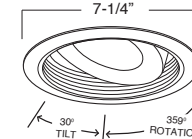

BAFFLE FINISH:
W, P, SN, CP, BZ

TRIM/RING FINISH:
WH, BK, SN, CP, CH,
PB, BZ