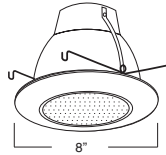

6" EZ SERIES Incandescent Trims

(LAMP WATTAGE: (1) MAXIMUM 75W R/PAR30, 60W A19, 65W BR30)

Catalog Number:

Project Name:

Type:

Note:

REFLECTOR FINISH:
CL, RG, W, MB, CP,
SN, SHZ

TRIM/RING FINISH:
WH, BK, SN, CP, CH,
PB, BZ

7-1/4"

REFLECTOR FINISH:
CL, RG, W, MB, CP,
SN, SHZ

TRIM/RING FINISH:
WH, BK, SN, CP, CH,
PB, BZ

7-1/4"

BAFFLE FINISH:
W, P, SN, CP, BZ

TRIM/RING FINISH:
WH, BK, SN, CP, CH,
PB, BZ

7-1/4"

LENS:
ALBALITE

TRIM/RING FINISH:
WHITE PLASTIC

8"

LENS:
FRESNEL

TRIM/RING FINISH:
WHITE PLASTIC

8"

LENS:
DROP OPAL

TRIM/RING FINISH:
WHITE PLASTIC

8"

TRIM/RING FINISH:
WH, BK, SN, CP, CH,
PB, BZ

8"

TRIM/RING FINISH:
WH, BK, SN, CP, CH,
PB, BZ

BAFFLE FINISH:
W, P, SN, CP, BZ

TRIM/RING FINISH:
WH, BK, SN, CP, CH,
PB, BZ

EYEBALL FINISH:
WH, BK, SN, CP, CH, PB, BZ

7-1/4"

TRIM/RING FINISH:
WH, BK, SN, CP, CH,
PB, BZ

8"

BAFFLE FINISH:
W, P, SN, CP, BZ

TRIM/RING FINISH:
WH, BK, SN, CP, CH,
PB, BZ

7-1/4"

BAFFLE		REFLECTOR		TRIM RING	
W	White	CL	Chrome	WH	White
P	Black	RG	Gold	BK	Black
SN	Satin Nickel	W	White	SN	Satin Nickel
CP	Copper	MB	Black	CP	Copper
BZ	Bronze	CP	Copper	CH	Chrome
		SN	Satin Nickel	PB	Polish Brass
				BZ	Bronze

*For custom baffle, reflector, trim ring, glass color and lens options, please consult factory.