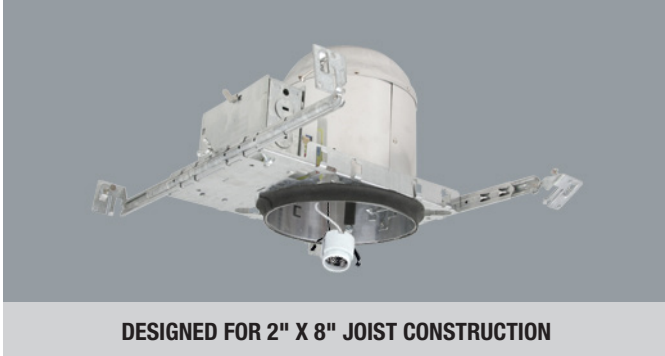

EZ6IC

6" Universal IC Housing with Loose Socket and Quick Connectors

LAMP WATTAGE: (1) MAXIMUM 75W R/PAR30, 60W A19, 65W BR30

Catalog Number:

Project Name:

Type:

Note:

DESCRIPTION

New construction, thermally protected, IC rated specification grade recessed housing. Accommodates up to 75W PAR30, R30 lamps, 60W A19 lamps and 65W BR30 lamps. Furnished with preinstalled adjustable bar hangers. Junction box is provided with four 1/2" KOs, one 3/4" KO and four Romex knockouts with strain relief.

SPECIFICATION

A. HOUSING - Die-formed all aluminum construction for maximum heat dissipation and rust protection. Adjusts vertically in plaster frame to accommodate 1/2" to 1-3/8" ceiling.

B. SOCKET - Medium base screw shell porcelain socket that attaches directly to the AF_series trims.

C. BAR HANGERS - Preinstalled bar hangers allow housing to be positioned and locked at any point within a 24" joist span. They can be positioned on either the long or short axis of the housing and can be shortened for 12" joists. They contain a double-headed real nail for 20° downward angle for better contact, and the 90° pivoting mounting plate makes installation fast and accurate. Bar hangers can fit onto T-Bar spline with additional slots and holes for special mounting methods if necessary.

D. JUNCTION BOX - UL and ETL listed for through-branch circuit wiring, provided with four 1/2" KOs, one 3/4" KO and four Romex knockouts with true pry-out slots and strain clamps.

E. THERMAL PROTECTION - Standard thermal protection device guards against improper installation, overlamping and misuse of insulation material.