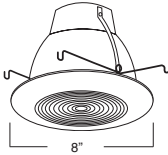

7-1/4"

**AF601L (SOCKET SUPPORTING)
PLASTIC ALBALITE SHOWER TRIM**

LENS:
ALBALITE

TRIM/RING FINISH:
WHITE PLASTIC

8"

**AF605L (SOCKET SUPPORTING)
PLASTIC FRESNEL SHOWER TRIM**

LENS:
FRESNEL

TRIM/RING FINISH:
WHITE PLASTIC

8"

**AF606L (SOCKET SUPPORTING)
PLASTIC DROP OPAL SHOWER TRIM**

LENS:
DROP OPAL

TRIM/RING FINISH:
WHITE PLASTIC

8"

**AF633CP
SOCKET SUPPORTING R/PAR30 OPEN TRIM**

TRIM/RING FINISH:
WH, BK, SN, CP, CH,
PB, BZ