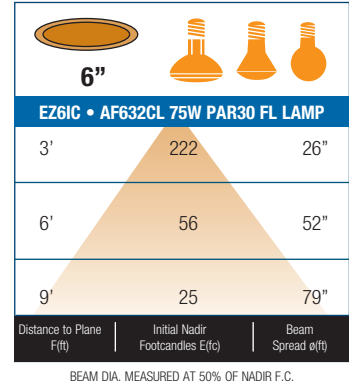

FEATURES

- Thermally Protected IC housing.
- Wire through junction box.
- Preinstalled adjustable bar hanger.
- Dependable, favorable design and effortless installation.
- 7-1/4" height allows use in 2" x 8" joist construction.
- Special screw on the frame locks bar hangers in place which prevents the housing from any movement once installed.
- Preinstalled socket cap provides electrical contact protection against dust, paint and over spray.

OPTIONS

AIR-SHUT

- Gasket to prevent air flow from heated or air conditioned spaces.
- Meets all national air flow requirements.

UL AND C-UL/ETL AND C-ETL LISTED

- For Damp location
- For Feed-through wiring
- For Direct contact with insulation

ITEM SELECTOR: (Please check the boxes below for the option desired)

TYPE	TRIM TYPE			BAFFLE	REFLECTOR	TRIM/RING
EZ6IC-AT	☐ AF631	☐ AF601	☐ AF605L	☐ W	☐ CL	☐ WH
	☐ AF649	☐ AF605	☐ AF606L	☐ P	☐ RG	☐ BK
	☐ AF630	☐ AF606	☐ AF633	☐ SN	☐ W	☐ SN
	☐ AF651	☐ AF636	☐ B602	☐ CP	☐ MB	☐ CP
	☐ AF637	☐ AF635	☐ B609	☐ BZ	☐ BZ	☐ CH
	☐ AF640	☐ AF642	☐ B663		☐ CP	☐ PB
	☐ AF634	☐ AF641	☐ B673		☐ SN	☐ BZ
	☐ AF632	☐ AF643			☐ SHZ	
	☐ AF644	☐ AF638				
	☐ AF639	☐ AF601L				

Specifications:

EZ6IC-AT

TRIM TYPE - BAFFLE - REFLECTOR - TRIM/RING

BAFFLE	REFLECTOR	TRIM/RING
W White	CL Chrome	WH White
P Black	RG Gold	BK Black
SN Satin Nickel	W White	SN Satin Nickel
CP Copper	MB Black	CP Copper
BZ Bronze	BZ Bronze	CH Chrome
	CP Copper	PB Polish Brass
	SN Satin Nickel	BZ Bronze
	SHZ Satin Haze	

Sample of Catalog Number: EZ6IC-AT-AF631-W-WH

Submission form is available @ www.iuseelite.com
Tel: 323-888-1973 • Fax: 323-888-1977

Specifications and Dimensions subject to change without notice.

REV: ELITE LIGHTING-SPEC-06-29-2011