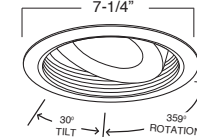

8"

**B602SN
EYEBALL**

TRIM/RING FINISH:
WH, BK, SN, CP, CH,
PB, BZ

**B609W-WH
REGRESSED EYEBALL WITH BAFFLE**

BAFFLE FINISH:
W, P, SN, CP, BZ

TRIM/RING FINISH:
WH, BK, SN, CP, CH,
PB, BZ

EYEBALL FINISH:
WH, BK, SN, CP, CH, PB, BZ

7-1/4"

**B663PB
PAR30 GIMBAL RING**

TRIM/RING FINISH:
WH, BK, SN, CP, CH,
PB, BZ

8"

**B673W-WH
PAR30 BAFFLE W/ GIMBAL RING**

BAFFLE FINISH:
W, P, SN, CP, BZ

TRIM/RING FINISH:
WH, BK, SN, CP, CH,
PB, BZ

7-1/4"