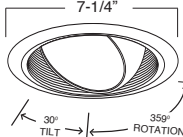

8"

**B602SN
EYEBALL**

TRIM/RING FINISH:
WH, BK, SN, CP, CH,
PB, BZ

**B609W-WH
REGRESSED EYEBALL WITH BAFFLE**

BAFFLE FINISH:
W, P, SN, CP, BZ

TRIM/RING FINISH:
WH, BK, SN, CP, CH,
PB, BZ

EYEBALL FINISH:
WH, BK, SN, CP, CH, PB, BZ