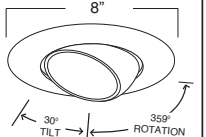

7-1/4"

**AF601L (SOCKET SUPPORTING)
PLASTIC ALBALITE SHOWER TRIM**

LENS:
ALBALITE

TRIM/RING FINISH:
WHITE PLASTIC

8"

**AF605L (SOCKET SUPPORTING)
PLASTIC FRESNEL SHOWER TRIM**

LENS:
FRESNEL

TRIM/RING FINISH:
WHITE PLASTIC

8"

**AF606L (SOCKET SUPPORTING)
PLASTIC DROP OPAL SHOWER TRIM**

LENS:
DROP OPAL

TRIM/RING FINISH:
WHITE PLASTIC

8"

**AF633CP
SOCKET SUPPORTING R/PAR30 OPEN TRIM**

TRIM/RING FINISH:
WH, BK, SN, CP, CH,
PB, BZ

8"

**B602SN
EYEBALL**

TRIM/RING FINISH:
WH, BK, SN, CP, CH,
PB, BZ

**B609W-WH
REGRESSED EYEBALL WITH BAFFLE**

BAFFLE FINISH:
W, P, SN, CP, BZ

TRIM/RING FINISH:
WH, BK, SN, CP, CH,
PB, BZ

EYEBALL FINISH:
WH, BK, SN, CP, CH, PB, BZ