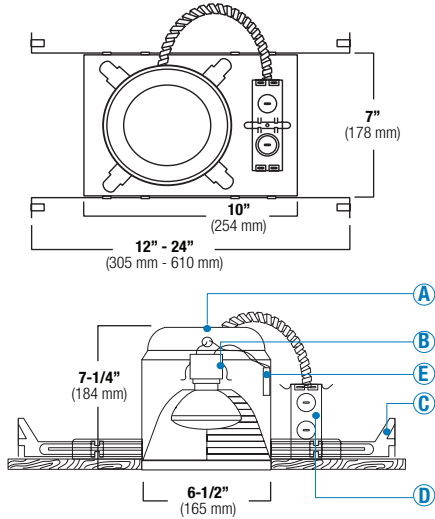

DESIGNED FOR 2" X 8" JOIST CONSTRUCTION

FEATURES

- Thermally Protected IC housing.
- Wire through junction box.
- Preinstalled adjustable bar hanger.
- Dependable, favorable design and effortless installation.
- 7-1/4" height allows use in 2" x 8" joist construction.
- Special screw on the frame locks bar hangers in place which prevents the housing from any movement once installed.
- Preinstalled socket cap provides electrical contact protection against dust, paint and over spray.

OPTIONS

AIR-SHUT

- Gasket to prevent air flow from heated or air conditioned spaces.
- Meets all national air flow requirements.

UL AND C-UL/ETL AND C-ETL LISTED

- For Damp location
- For Feed-through wiring
- For Direct contact with insulation

ITEM SELECTOR: (Please check the boxes below for the option desired)

TYPE	TRIM TYPE			BAFFLE	REFLECTOR	TRIM/RING
EZ6IC-AT	☐ AF631	☐ AF601	☐ AF605L	☐ W	☐ CL	☐ WH
	☐ AF649	☐ AF605	☐ AF606L	☐ P	☐ RG	☐ BK
	☐ AF630	☐ AF606	☐ AF633	☐ SN	☐ W	☐ SN
	☐ AF651	☐ AF636	☐ B602	☐ CP	☐ MB	☐ CP
	☐ AF637	☐ AF635	☐ B609	☐ BZ	☐ BZ	☐ CH
	☐ AF640	☐ AF642	☐ B663		☐ CP	☐ PB
	☐ AF634	☐ AF641	☐ B673		☐ SN	☐ BZ
	☐ AF632	☐ AF643			☐ SHZ	
	☐ AF644	☐ AF638				
	☐ AF639	☐ AF601L				

Specifications:

EZ6IC-AT

TRIM TYPE - BAFFLE - REFLECTOR - TRIM/RING

BAFFLE	REFLECTOR	TRIM/RING
W White	CL Chrome	WH White
P Black	RG Gold	BK Black
SN Satin Nickel	W White	SN Satin Nickel
CP Copper	MB Black	CP Copper
BZ Bronze	BZ Bronze	CH Chrome
	CP Copper	PB Polish Brass
	SN Satin Nickel	BZ Bronze
	SHZ Satin Haze	

Sample of Catalog Number: EZ6IC-AT-AF631-W-WH

Submission form is available @ www.iuseelite.com
Tel: 323-888-1973 • Fax: 323-888-1977

Specifications and Dimensions subject to change without notice.

REV: ELITE LIGHTING-SPEC-06-29-2011