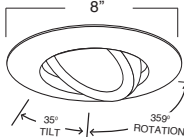

6" EZ SERIES Incandescent Trims

(LAMP WATTAGE: (1) MAXIMUM 75W R/PAR30, 60W A19, 65W BR30)

Catalog Number:

Project Name:

Type:

Note:

REFLECTOR FINISH:
CL, RG, W, MB, CP,
SN, SHZ

TRIM/RING FINISH:
WH, BK, SN, CP, CH,
PB, BZ

7-1/4"

REFLECTOR FINISH:
CL, RG, W, MB, CP,
SN, SHZ

TRIM/RING FINISH:
WH, BK, SN, CP, CH,
PB, BZ

7-1/4"

BAFFLE FINISH:
W, P, SN, CP, BZ

TRIM/RING FINISH:
WH, BK, SN, CP, CH,
PB, BZ

7-1/4"

LENS:
ALBALITE

TRIM/RING FINISH:
WHITE PLASTIC

8"

LENS:
FRESNEL

TRIM/RING FINISH:
WHITE PLASTIC

8"

LENS:
DROP OPAL

TRIM/RING FINISH:
WHITE PLASTIC

8"

TRIM/RING FINISH:
WH, BK, SN, CP, CH,
PB, BZ

8"

TRIM/RING FINISH:
WH, BK, SN, CP, CH,
PB, BZ

BAFFLE FINISH:
W, P, SN, CP, BZ

TRIM/RING FINISH:
WH, BK, SN, CP, CH,
PB, BZ

EYEBALL FINISH:
WH, BK, SN, CP, CH, PB, BZ

7-1/4"

TRIM/RING FINISH:
WH, BK, SN, CP, CH,
PB, BZ

8"

BAFFLE FINISH:
W, P, SN, CP, BZ

TRIM/RING FINISH:
WH, BK, SN, CP, CH,
PB, BZ

7-1/4"

BAFFLE		REFLECTOR		TRIM RING	
W	White	CL	Chrome	WH	White
P	Black	RG	Gold	BK	Black
SN	Satin Nickel	W	White	SN	Satin Nickel
CP	Copper	MB	Black	CP	Copper
BZ	Bronze	CP	Copper	CH	Chrome
		SN	Satin Nickel	PB	Polish Brass
				BZ	Bronze

*For custom baffle, reflector, trim ring, glass color and lens options, please consult factory.