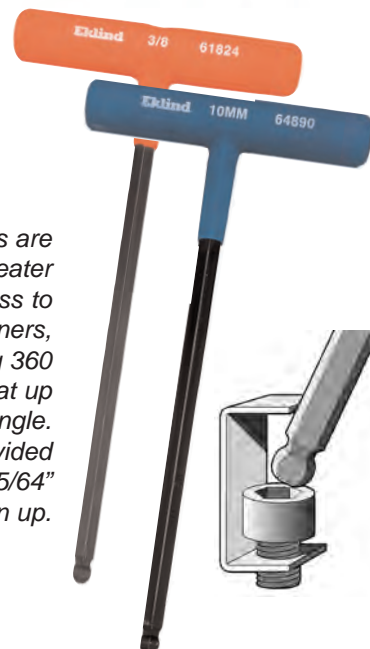

POWER-T™ KEY SETS

Eklind Power-T™ Keys feature an ergonomic, textured, slip-resistant grip which provides extra torque and safety. Our keys are manufactured from the highest quality hex steel, heat treated for maximum strength and finished to resist rust.

- ◆ **STRENGTH**
- ◆ **COMFORT**
- ◆ **SAFETY**

Power-T™ Keys are available in Standard Hex, (6" & 9" shaft lengths), Ball-Hex (9" shaft lengths), and Torx® (6" shaft lengths). Hex and Ball-Hex Keys are offered in popular inch and metric sizes.

This universal stand will accommodate a wide variety of Eklind products (Inch, Metric and Torx®). They can be attached to a wall to a bench, or to each other.

★ Drives both Torx® & Torx Plus® Fasteners. Applications include automotive headlights, taillights and trim, power tools, carbide inserts in cutting tools, appliances and electronics.

The Ball-Hex Keys are designed with greater length allowing access to hard to reach fasteners, and providing 360 degrees of rotation at up to a 35 degree angle. Ball-Hex tips are provided on all sizes from 5/64" and 2mm on up.