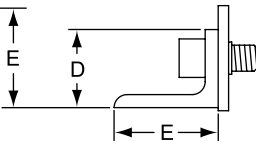

Locking Grabber Handle

- Mounts to .075" to .275" plastic panels and can be opened from inside of the door
- This high strength black polycarbonate provides a slam action latch, handle, and lock in one unit
- Striker plate and all mounting hardware is included
- See page 410 for the plastic panel machining service

Part No.	A	B	C	D	E	Lbs.
2730	.550	2.410	1.960	.750	1.000	.120