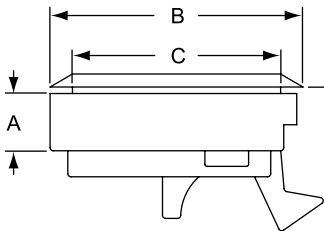

Locking Grabber Handle

- Mounts to .075" to .275" plastic panels and can be opened from inside of the door
- This high strength black polycarbonate provides a slam action latch, handle, and lock in one unit
- Striker plate and all mounting hardware is included
- See page 410 for the plastic panel machining service

Part No.	A	B	C	D	E	Lbs.
2730	.550	2.410	1.960	.750	1.000	.120