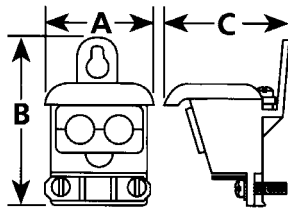

- Zinc diecast

Certifications and Compliances

- UL Standard: 514B
- UL Listed: E37336

PVC Service Entrance Caps

Applications

- Entrance cap for Type SE cable.

Features

- Cover releases with screwdriver twist. No screws to back out.
- U-slots eliminate cumbersome two piece insulator.

Standard Material

- PVC

Certifications and Compliances

- UL Standard: 514B
- UL Listed: E37336

COMMERCIAL PRODUCTS: SERVICE ENTRANCE FITTINGS

SEC-192

PVC-8642

Trade Size (Inches)	Catalog Number	Dimensions in Inches/Millimeters		
		A	B	C
8/3-1/3	SEC-192	2.05/52.1	2.99/75.9	2.77/70.4
1/0-4/0	SEC-194	3.15/80.0	4.50/114.3	3.55/90.2