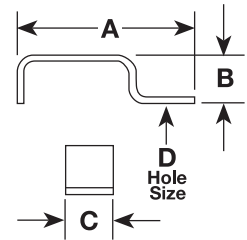

Standard Material/Finish

- Aluminum/natural

1050

Trade Size (Inches)	Catalog Number	Dimensions in Inches/Millimeters	
		A	B
2 x 1-1/4	1050	4.05/102.9	4.73/120.1
2-1/2 x 1	1053	5.18/131.6	6.50/165.1

1702: One Hole Stamped Steel Straps

Applications

- One hole strap for securing Type SE or Type USE cables.
- Material finish is galvanized zinc.

Standard Material/Finish

- Steel/zinc plated

1702

Trade Size (Inches)	Catalog Number	Dimensions in Inches/Millimeters			
		A	B	C	D
2/3	1702	1.95/49.5	0.67/17.0	0.75/19.1	0.25/6.4
3/3	1703	1.94/49.3	0.63/16.0	0.57/14.5	0.25/6.4
6/4, 4/3	1704	1.70/43.2	0.46/11.7	0.56/14.2	0.25/6.4
1, 1/0 or 2/0	1710	2.49/63.2	0.82/20.8	1.00/25.4	0.31/7.9
3/0, 4/0	1740	2.80/71.1	0.97/24.6	1.00/25.4	0.31/7.9

Standard Material

- PVC

Certifications and Compliances

- UL Standard: 514B
- UL Listed: E37336

COMMERCIAL PRODUCTS: SERVICE ENTRANCE FITTINGS

SEC-192

PVC-8642

Trade Size (Inches)	Catalog Number	Dimensions in Inches/Millimeters		
		A	B	C
8/3-1/3	SEC-192	2.05/52.1	2.99/75.9	2.77/70.4
1/0-4/0	SEC-194	3.15/80.0	4.50/114.3	3.55/90.2

Trade Size (Inches)	Catalog Number	Dimensions in Inches/Millimeters	
		A	B
8/3-1/3	PVC-8642	2.76/70.1	2.60/66.0
1/0-4/0	PVC-3040	4.24/107.7	4.00/101.6

Commercial Products