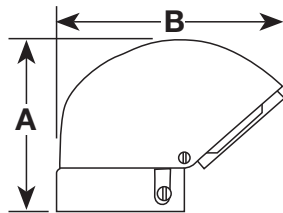

NEER Service Entrance Caps and Straps

For SE/U Cable

1050: Combination Slip Fitter

Applications

- Weatherresistant entrance cap for service drop conductors.

Features

- Slip fit.
- Phenolic insulator with multiple holes.
- For use outdoors in wet locations.

Standard Material/Finish

- Aluminum/natural

1050

Trade Size (Inches)	Catalog Number	Dimensions in Inches/Millimeters	
		A	B
2 x 1-1/4	1050	4.05/102.9	4.73/120.1
2-1/2 x 1	1053	5.18/131.6	6.50/165.1

1702: One Hole Stamped Steel Straps

Applications

- One hole strap for securing Type SE or Type USE cables.
- Material finish is galvanized zinc.

Standard Material/Finish

- Steel/zinc plated

1702

Trade Size (Inches)	Catalog Number	Dimensions in Inches/Millimeters			
		A	B	C	D
2/3	1702	1.95/49.5	0.67/17.0	0.75/19.1	0.25/6.4
3/3	1703	1.94/49.3	0.63/16.0	0.57/14.5	0.25/6.4
6/4, 4/3	1704	1.70/43.2	0.46/11.7	0.56/14.2	0.25/6.4
1, 1/0 or 2/0	1710	2.49/63.2	0.82/20.8	1.00/25.4	0.31/7.9
3/0, 4/0	1740	2.80/71.1	0.97/24.6	1.00/25.4	0.31/7.9