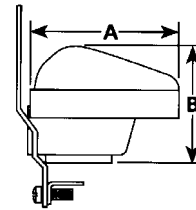

- Zinc diecast

Certifications and Compliances

- UL Standard: 514B
- UL Listed: E37336

PVC Service Entrance Caps

Applications

- Entrance cap for Type SE cable.

Features

- Cover releases with screwdriver twist. No screws to back out.
- U-slots eliminate cumbersome two piece insulator.

Standard Material

- PVC

Certifications and Compliances

- UL Standard: 514B
- UL Listed: E37336

COMMERCIAL PRODUCTS: SERVICE ENTRANCE FITTINGS

SEC-192

PVC-8642

Trade Size (Inches)	Catalog Number	Dimensions in Inches/Millimeters		
		A	B	C
8/3-1/3	SEC-192	2.05/52.1	2.99/75.9	2.77/70.4
1/0-4/0	SEC-194	3.15/80.0	4.50/114.3	3.55/90.2

Trade Size (Inches)	Catalog Number	Dimensions in Inches/Millimeters	
		A	B
8/3-1/3	PVC-8642	2.76/70.1	2.60/66.0
1/0-4/0	PVC-3040	4.24/107.7	4.00/101.6

Commercial Products