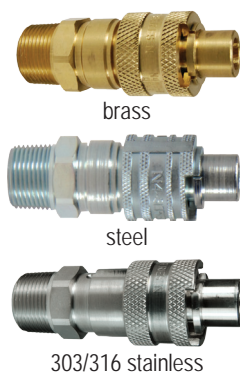

Dix-Lock™ N-Series Interchange Pneumatic Couplings

Female Head x Male Threaded End Couplers

303/316 stainless

Body Size	Threads	Brass		Steel		303 Stainless Steel		316 Stainless Steel Part #
		Previous Part #	Part #	Previous Part #	Part #	Previous Part #	Part #	
3/8"	1/2" - 14 NPTF	---	---	QM60	<b>3NM4</b>	---	---	---
	1/2" - 14 BSPT	---	---	---	<b>3NBM4</b>	---	---	---
1/2"	3/8" - 18 NPTF	QB61	<b>4NM3-B</b>	QM61	<b>4NM3</b>	---	---	---
	3/8" - 19 BSPT	---	---	---	<b>4NBM3</b>	---	---	---
	1/2" - 14 NPTF	QB62	<b>4NM4-B</b>	QM62	<b>4NM4</b>	---	---	---
	1/2" - 14 BSPT	---	<b>4NBM4-B</b>	---	<b>4NBM4</b>	---	---	---
	3/4" - 14 NPTF	QB63	<b>4NM6-B</b>	QM63	<b>4NM6</b>	QSS63	<b>4NM6-S</b>	<b>4NM6-SS</b>
	3/4" - 14 BSPT	---	<b>4NBM6-B</b>	---	<b>4NBM6</b>	---	---	---
	1" - 11 1/2 NPTF	QB65	<b>4NM8-B</b>	QM65	<b>4NM8</b>	---	---	<b>4NM8-SS</b>
1" - 11 BSPT	---	<b>4NBM8-B</b>	---	<b>4NBM8</b>	---	---	---	

**NEW**  
**NEW**

Male Head x Male Threaded End Plugs

303/316 stainless

Body Size	Threads	Brass		Steel		303 Stainless Steel		316 Stainless Steel Part #
		Previous Part #	Part #	Previous Part #	Part #	Previous Part #	Part #	
3/8"	1/2" - 14 NPTF	---	---	QM40	<b>N3M4</b>	---	---	---
	1/2" - 14 BSPT	---	---	---	<b>N3BM4</b>	---	---	---
1/2"	3/8" - 18 NPTF	QB41	<b>N4M3-B</b>	QM41	<b>N4M3</b>	---	---	---
	3/8" - 19 BSPT	---	---	---	<b>N4BM3</b>	---	---	---
	1/2" - 14 NPTF	QB42	<b>N4M4-B</b>	QM42	<b>N4M4</b>	---	---	---
	1/2" - 14 BSPT	---	<b>N4BM4-B</b>	---	<b>N4BM4</b>	---	---	---
	3/4" - 14 NPTF	QB43	<b>N4M6-B</b>	QM43	<b>N4M6</b>	QSS43	<b>N4M6-S</b>	<b>N4M6-SS</b>
	3/4" - 14 BSPT	---	<b>N4BM6-B</b>	---	<b>N4BM6</b>	---	---	---
	1" - 11 1/2 NPTF	QB45	<b>N4M8-B</b>	QM45	<b>N4M8</b>	---	---	<b>N4M8-SS</b>
1" - 11 BSPT	---	<b>N4BM8-B</b>	---	<b>N4BM8</b>	---	---	---	