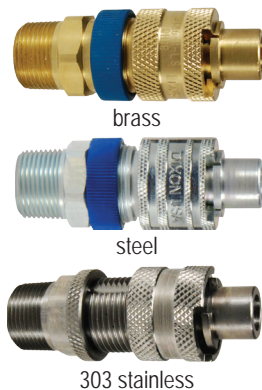

**NEW**  
**NEW**

Male Head x Male Threaded End Plugs

303/316 stainless

Body Size	Threads	Brass		Steel		303 Stainless Steel		316 Stainless Steel Part #
		Previous Part #	Part #	Previous Part #	Part #	Previous Part #	Part #	
3/8"	1/2" - 14 NPTF	---	---	QM40	<b>N3M4</b>	---	---	---
	1/2" - 14 BSPT	---	---	---	<b>N3BM4</b>	---	---	---
1/2"	3/8" - 18 NPTF	QB41	<b>N4M3-B</b>	QM41	<b>N4M3</b>	---	---	---
	3/8" - 19 BSPT	---	---	---	<b>N4BM3</b>	---	---	---
	1/2" - 14 NPTF	QB42	<b>N4M4-B</b>	QM42	<b>N4M4</b>	---	---	---
	1/2" - 14 BSPT	---	<b>N4BM4-B</b>	---	<b>N4BM4</b>	---	---	---
	3/4" - 14 NPTF	QB43	<b>N4M6-B</b>	QM43	<b>N4M6</b>	QSS43	<b>N4M6-S</b>	<b>N4M6-SS</b>
	3/4" - 14 BSPT	---	<b>N4BM6-B</b>	---	<b>N4BM6</b>	---	---	---
	1" - 11 1/2 NPTF	QB45	<b>N4M8-B</b>	QM45	<b>N4M8</b>	---	---	<b>N4M8-SS</b>
1" - 11 BSPT	---	<b>N4BM8-B</b>	---	<b>N4BM8</b>	---	---	---	

**NEW**  
**NEW**

Male Head x Male Threaded Safety Lock End Plugs

303 stainless

Body Size	Threads	Brass		Steel		303 Stainless Steel Part #
		Previous Part #	Part #	Previous Part #	Part #	
1/2"	1/2" - 14 NPTF	QB66	<b>N4M4-B-LS</b>	QM66	<b>N4M4-LS</b>	---
	1/2" - 14 BSPT	---	---	---	<b>N4BM4-LS</b>	---
	3/4" - 14 NPTF	QB88	<b>N4M6-B-LS</b>	QM88	<b>N4M6-LS</b>	<b>N4M6-S-LS</b>
	3/4" - 14 BSPT	---	---	---	<b>N4BM6-LS</b>	---