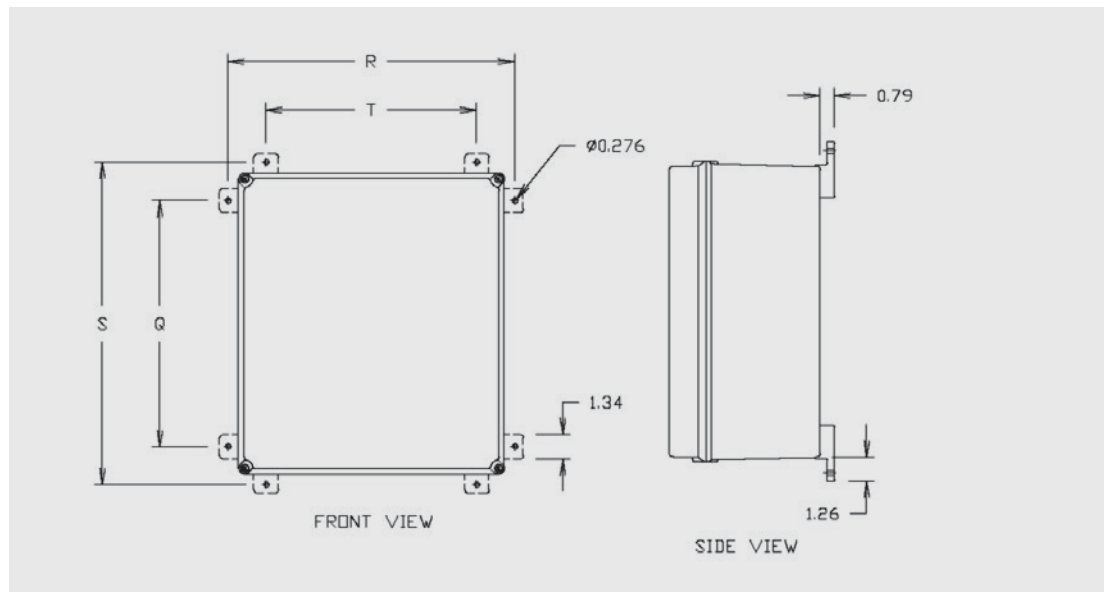

DuraBoxx® DL Series Mounting Feet

USE WITH MODEL #	MOUNTING Q X R	MOUNTING S X T	MTG. FOOT KIT #
DL18127W	12.66 x 11.34 (321 x 288)	N/A	DLMTGKIT
DL18168W	13.53 x 15.73 (344 x 400)	17.70 x 11.56 (450 x 294)	DLMTGKIT
DL24168W	20.63 x 17.70 (524 x 450)	24.80 x 13.53 (630 x 344)	DLMTGKIT

Caution: Metric units are for reference, do not convert.