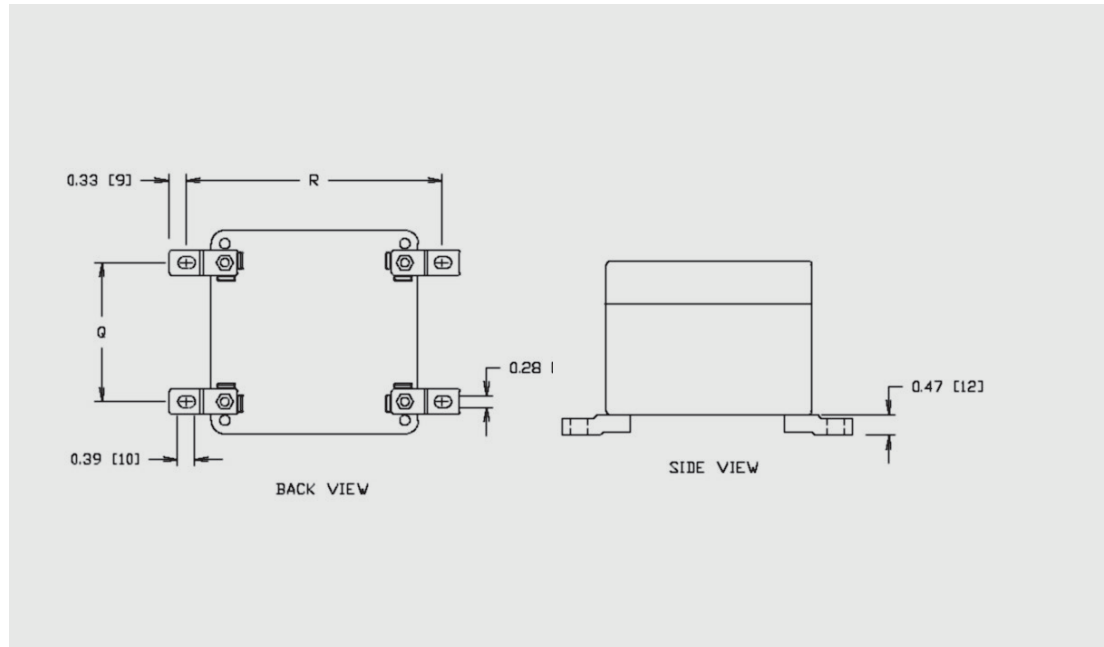

DuraBoxx® D Series Mounting Feet

USE WITH MODEL #	MOUNTING Q X R	MTG. FOOT KIT #
D554W	3.23 x 5.98 (82 x 152)	DMTGKIT
D594W	3.23 x 9.84 (82 x 250)	DMTGKIT
D774W	4.33 x 7.32 (110 x 186)	DMTGKIT
D7114W	4.33 x 11.26 (110 x 286)	DMTGKIT
D10105W	7.87 x 11.06 (200 x 281)	DMTGKIT
D10165W	7.87 x 16.77 (200 x 426)	DMTGKIT
D14144W	12.20 x 15.20 (310 x 386)	DMTGKIT
D16165W	13.98 x 16.77 (355 x 426)	DMTGKIT

DuraBoxx® DL Series Mounting Feet

USE WITH MODEL #	MOUNTING Q X R	MOUNTING S X T	MTG. FOOT KIT #
DL18127W	12.66 x 11.34 (321 x 288)	N/A	DLMTGKIT
DL18168W	13.53 x 15.73 (344 x 400)	17.70 x 11.56 (450 x 294)	DLMTGKIT
DL24168W	20.63 x 17.70 (524 x 450)	24.80 x 13.53 (630 x 344)	DLMTGKIT