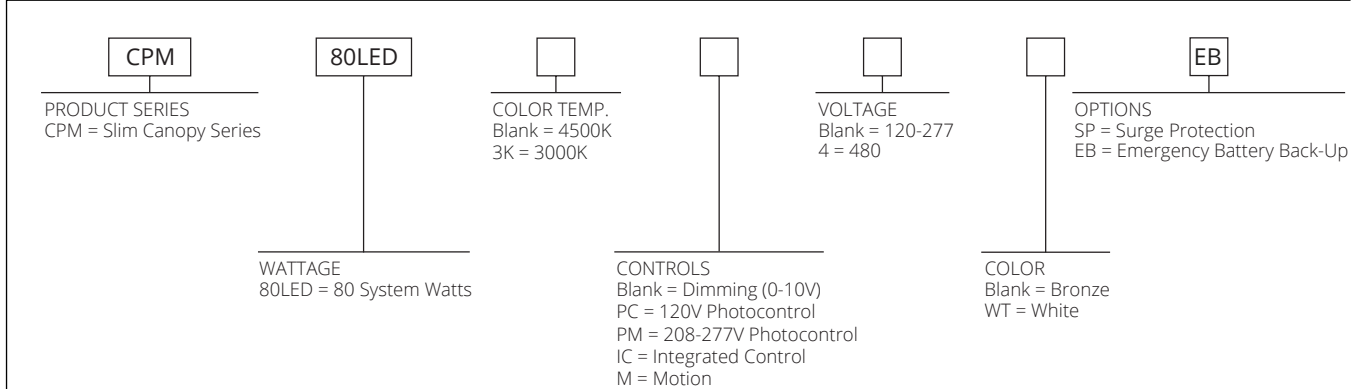

ORDERING FORMAT