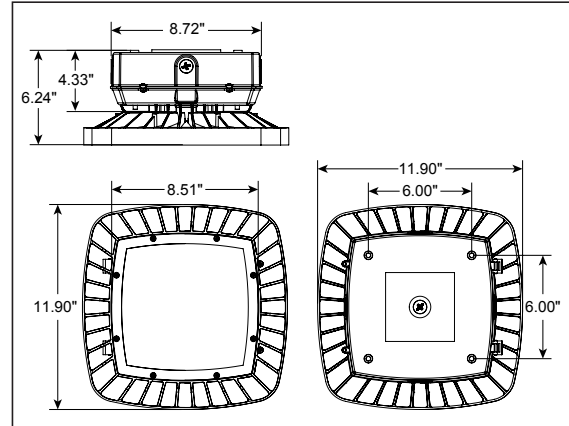

DIMENSIONS:

Rebates and Incentives are available in many areas. Contact an Atlas Representative for more information.

¹LED Life Span Based Upon LM-80 Test Results