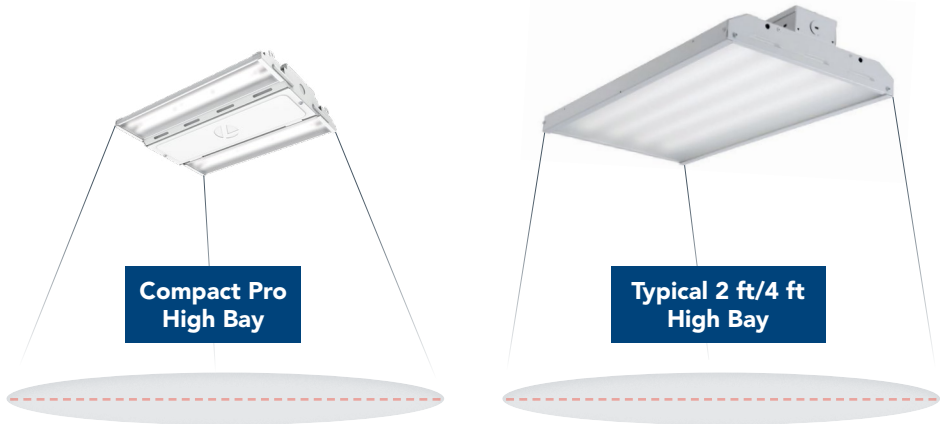

## Contractor-Friendly Job Pack

At < 6 lbs per fixture, easily install with 1 person!

Contractor Approved!

Quick and easy to access and dispose

Trays come together to form a neat and organized pallet

Half the size. All the lighting performance

Compact Pro High Bay

Typical 2 ft/4 ft High Bay

Compact Pro optics deliver true 1-1 matching performance to larger high bays

[www.lithonialighting.com/compactpro](http://www.lithonialighting.com/compactpro)