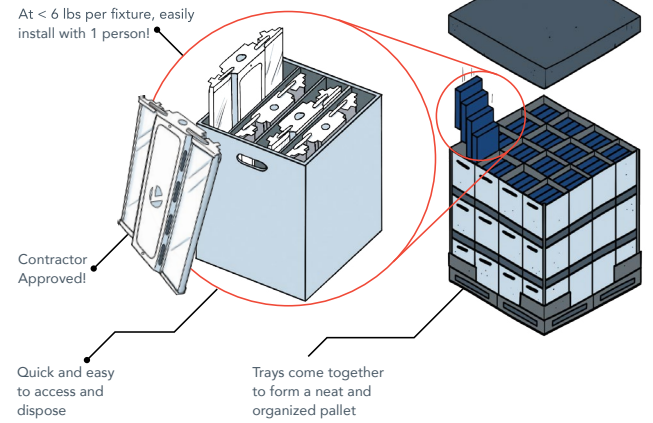

Contractor-optimized packaging to get the job done easier and faster.

## Slim/Compact Everyday Unit Pack

Fit up to 3X more on a pallet and lift platform

- Reduces install time & labor up to **30%**
- Reduces packaging waste by **>75%**  
\*Size dependent
- Ships with **>140** units per pallet  
\*Size dependent

## Contractor-Friendly Job Pack

At < 6 lbs per fixture, easily install with 1 person!

Contractor Approved!

Quick and easy to access and dispose

Trays come together to form a neat and organized pallet

Half the size. All the lighting performance