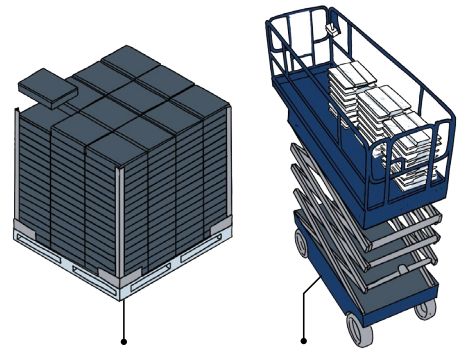

Contractor-optimized packaging to get the job done easier and faster.

## Slim/Compact Everyday Unit Pack

Fit up to 3X more on a pallet and lift platform

- Reduces install time & labor up to **30%**
- Reduces packaging waste by **>75%**  
\*Size dependent
- Ships with **>140** units per pallet  
\*Size dependent