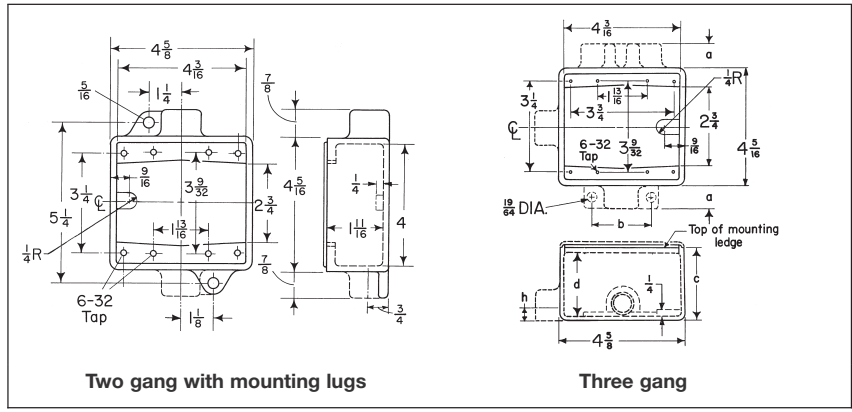

FSD

Two Gang

Size	Cat. #
3/4	FSD212*

*Hubs on 2 hub side are 1/2"

FS & FD

Three Gang

Size	Cat. #	Cat. #
3/4	FS23	FD23
1	FS33	

FSS

Three Gang

Size	Cat. #
3/4	FSS23

Dimensions

In Inches:

Three gang

Series	Hub Size	a	c	d
FS	3/4	7/8	1 1/8	1 11/16
	1	1	1 7/8	1 11/16
FD	3/4	7/8	2 11/16	2 1/2