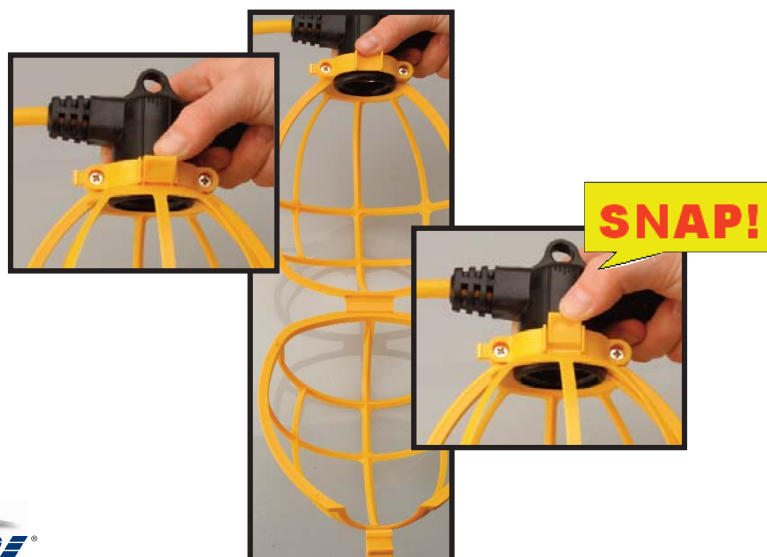

Metal Halide Temporary Lights

LUMA-SITE®

- NEC Compliant
- UL & CSA Listed
- 36,000 initial lumens
- 20,000 hours of bulb life
- Fast plug-in installation & spring-loaded hook for quick hanging
- Knock-outs for hard wire & local codes

Part #	Watts	Description	Guard	Bulb
07603-88-00	400	Metal Halide Temporary Light	10" Wire Guard	Type "O"

Temporary Lighting

CORD-LITE™

- NEC Compliant
- UL Listed
- OSHA Compliant
- Pre-assembled guards onto molded sockets save time and labor expense on the job-site
- Easy and fast installation
- Heavy-duty design able to withstand harsh job-site conditions

Part #	Length	Description	Guard	Bulb	Pallet Qty
07538-88-02	50 ft.	12/3 SJTW 300V	Coated Metal	A-23	30
07539-88-02	100 ft.	12/3 SJTW 300V	Coated Metal	A-23	20
07548-88-02	50 ft.	12/3 SJTW 300V	Plastic	A-23	30
07549-88-02	100 ft.	12/3 SJTW 300V	Plastic	A-23	20
07145-88-02	100 ft.	14/2 SJTW 300V	Plastic	A-23	20

Cross Reference

Coleman Cable	07145	07548	07549	07538	07539
Ericson	142100	12350STWY-1L	123100STWY-1L	12350STWY-1W	123100STWY-1W
Woodhead	5000	-	5002	5003	-
McGill	2252-0012	-	2252-0026	-	-
CEP	94132	96135	96132	-	-

07145 Installation is a Snap!

LT565-06-01 OCT07

1530 Shields Drive • Waukegan, IL 60085 • 800-323-9355 • www.colemancable.com