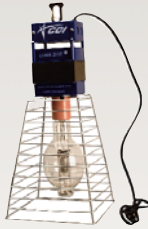

Metal Halide Temporary Lights

LUMA-SITE®

- NEC Compliant
- UL & CSA Listed
- 36,000 initial lumens
- 20,000 hours of bulb life
- Fast plug-in installation & spring-loaded hook for quick hanging
- Knock-outs for hard wire & local codes

Part #	Watts	Description	Guard	Bulb
07603-88-00	400	Metal Halide Temporary Light	10" Wire Guard	Type "O"

Temporary Lighting

CORD-LITE™

- NEC Compliant
- UL Listed
- OSHA Compliant
- Pre-assembled guards onto molded sockets save time and labor expense on the job-site
- Easy and fast installation
- Heavy-duty design able to withstand harsh job-site conditions

Part #	Length	Description	Guard	Bulb	Pallet Qty
07538-88-02	50 ft.	12/3 SJTW 300V	Coated Metal	A-23	30
07539-88-02	100 ft.	12/3 SJTW 300V	Coated Metal	A-23	20
07548-88-02	50 ft.	12/3 SJTW 300V	Plastic	A-23	30
07549-88-02	100 ft.	12/3 SJTW 300V	Plastic	A-23	20
07145-88-02	100 ft.	14/2 SJTW 300V	Plastic	A-23	20