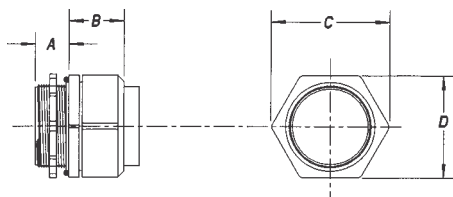

LT43G, LT43H