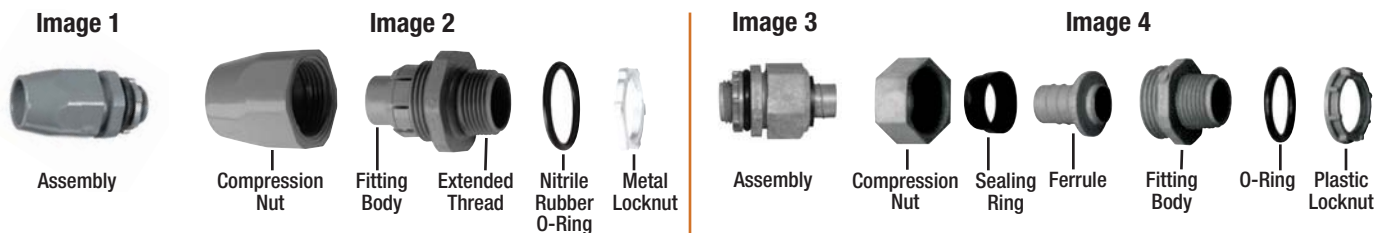

## Straight Fittings

- For Use with Carflex® conduit and Carflex® X-Flex™ conduit

## Features

- Non-conductive and non-corrosive
- Easy to install
- Resistant to oil, acid, ozone and alkaline
- Approved for indoor and outdoor locations
- Listed for "Wet locations"
- Nitrile rubber "O" ring for a liquidtight termination
- Temperatures up to 107°C

## Specifications

Cat. No.	Size (in.)	Std Ctn Qty	Std Ctn Wt. (lb)	Dimensions (in.)					Refer to Image
				A	B	C	D	E	
LT43C	3/8	50	3.6	0.55	0.75	1.60	1.30	1.40	1-2
LT43D-NEW	1/2	50	4.2	0.56	0.91	1.62	1.30	1.40	1-2
LT43E-NEW	3/4	50	6.6	0.56	0.91	1.88	1.61	1.71	1-2
LT43F-NEW	1	25	5.5	0.70	1.00	2.20	1.90	2.04	1-2
LT43G	1-1/4	5	1.5	0.71	1.16	2.50	2.17	-	3-4
LT43H	1-1/2	5	2.0	0.75	1.36	2.78	2.43	-	3-4
LT43J	2	5	2.5	1.00	1.45	3.33	-	-	3-4