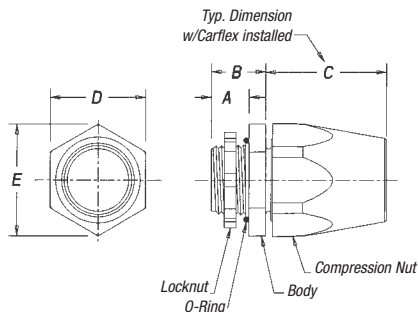

## Straight Fittings

- For Use with Carflex® conduit and Carflex® X-Flex™ conduit

## Features

- Non-conductive and non-corrosive
- Easy to install
- Resistant to oil, acid, ozone and alkaline
- Approved for indoor and outdoor locations
- Listed for "Wet locations"
- Nitrile rubber "O" ring for a liquidtight termination
- Temperatures up to 107°C

## Specifications

Cat. No.	Size (in.)	Std Ctn Qty	Std Ctn Wt. (lb)	Dimensions (in.)					Refer to Image
				A	B	C	D	E	
LT43C	3/8	50	3.6	0.55	0.75	1.60	1.30	1.40	1-2
LT43D-NEW	1/2	50	4.2	0.56	0.91	1.62	1.30	1.40	1-2
LT43E-NEW	3/4	50	6.6	0.56	0.91	1.88	1.61	1.71	1-2
LT43F-NEW	1	25	5.5	0.70	1.00	2.20	1.90	2.04	1-2
LT43G	1-1/4	5	1.5	0.71	1.16	2.50	2.17	-	3-4
LT43H	1-1/2	5	2.0	0.75	1.36	2.78	2.43	-	3-4
LT43J	2	5	2.5	1.00	1.45	3.33	-	-	3-4