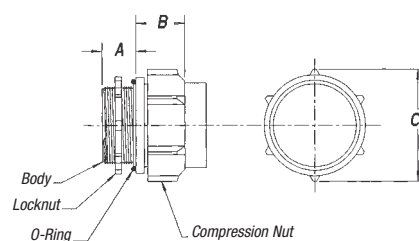

LT43J

Specifications

Cat. No.	Size (in.)	Std Ctn Qty	Std Ctn Wt. (lb)	Dimensions (in.)					Refer to Image
				A	B	C	D	E	
LT43C	3/8	50	3.6	0.55	0.75	1.60	1.30	1.40	1-2
LT43D-NEW	1/2	50	4.2	0.56	0.91	1.62	1.30	1.40	1-2
LT43E-NEW	3/4	50	6.6	0.56	0.91	1.88	1.61	1.71	1-2
LT43F-NEW	1	25	5.5	0.70	1.00	2.20	1.90	2.04	1-2
LT43G	1-1/4	5	1.5	0.71	1.16	2.50	2.17	-	3-4
LT43H	1-1/2	5	2.0	0.75	1.36	2.78	2.43	-	3-4
LT43J	2	5	2.5	1.00	1.45	3.33	-	-	3-4