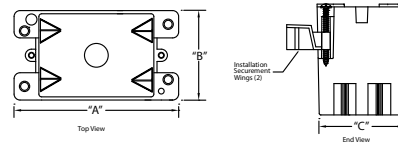

EZ Box® Residential Old Work Switch/Outlet Boxes

EZ Box® Single Gang Old Work Residential Box

Four knockouts
2 EZ Mount retainers
2 hour fire rated

14 Cubic Inch

Part Number	Carton Quantity	"L"	"W"	"SW"	"ID"
EZ14SO	50	4.063	2.250	1.563	2.875

Dimensions are nominal

Four clamps
2 EZ Mount retainers
2 hour fire rated

21 Cubic Inch

Part Number	Carton Quantity	"A"	"B"	"C"	"D"	"E"	"F"
EZ21SO	50	4.100	2.300	2.200	3.700	3.500	3.000

Dimensions are nominal

EZ Box® Two Gang Residential Old Work Box

Six knockouts
2 EZ Mount retainers
2 hour fire rated

25 Cubic Inch

Part Number	Carton Quantity	"A"	"B"	"C"	"D"
EZ25DO	50	4.000	4.188	2.938	2.875

Dimensions are nominal