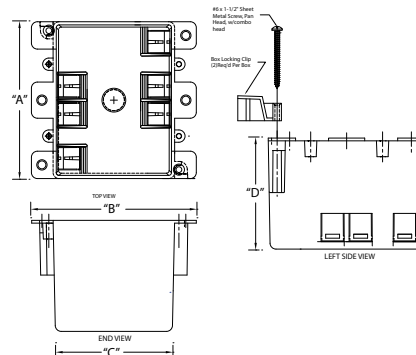

EZ Box® Residential Old Work Switch/Outlet Boxes

EZ Box® Single Gang Old Work Residential Box

Four knockouts
2 EZ Mount retainers
2 hour fire rated

14 Cubic Inch

Part Number	Carton Quantity	"L"	"W"	"SW"	"ID"
EZ14SO	50	4.063	2.250	1.563	2.875

Dimensions are nominal

Four clamps
2 EZ Mount retainers
2 hour fire rated

21 Cubic Inch

Part Number	Carton Quantity	"A"	"B"	"C"	"D"	"E"	"F"
EZ21SO	50	4.100	2.300	2.200	3.700	3.500	3.000

Dimensions are nominal

EZ Box® Two Gang Residential Old Work Box

Six knockouts
2 EZ Mount retainers
2 hour fire rated

25 Cubic Inch

Part Number	Carton Quantity	"A"	"B"	"C"	"D"
EZ25DO	50	4.000	4.188	2.938	2.875

Dimensions are nominal