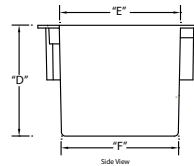

EZ Box® Residential Old Work Switch/Outlet Boxes

EZ Box® Single Gang Old Work Residential Box

Four knockouts
2 EZ Mount retainers
2 hour fire rated

14 Cubic Inch

Part Number	Carton Quantity	"L"	"W"	"SW"	"ID"
EZ14SO	50	4.063	2.250	1.563	2.875

Dimensions are nominal

Four clamps
2 EZ Mount retainers
2 hour fire rated

21 Cubic Inch

Part Number	Carton Quantity	"A"	"B"	"C"	"D"	"E"	"F"
EZ21SO	50	4.100	2.300	2.200	3.700	3.500	3.000

Dimensions are nominal

EZ Box® Two Gang Residential Old Work Box

Six knockouts
2 EZ Mount retainers
2 hour fire rated

25 Cubic Inch

Part Number	Carton Quantity	"A"	"B"	"C"	"D"
EZ25DO	50	4.000	4.188	2.938	2.875

Dimensions are nominal