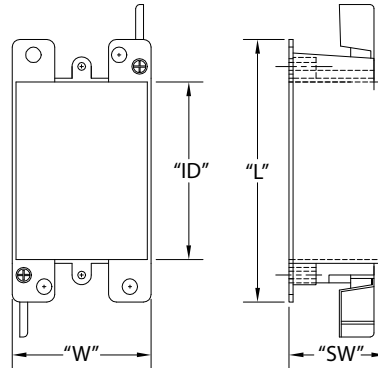

EZ Box® Residential Old Work Switch/Outlet Boxes

EZ Box® Single Gang Old Work Residential Box

Four knockouts
2 EZ Mount retainers
2 hour fire rated

14 Cubic Inch

Part Number	Carton Quantity	"L"	"W"	"SW"	"ID"
EZ14SO	50	4.063	2.250	1.563	2.875

Dimensions are nominal

Four clamps
2 EZ Mount retainers
2 hour fire rated

21 Cubic Inch

Part Number	Carton Quantity	"A"	"B"	"C"	"D"	"E"	"F"
EZ21SO	50	4.100	2.300	2.200	3.700	3.500	3.000

Dimensions are nominal

EZ Box® Two Gang Residential Old Work Box

Six knockouts
2 EZ Mount retainers
2 hour fire rated

25 Cubic Inch

Part Number	Carton Quantity	"A"	"B"	"C"	"D"
EZ25DO	50	4.000	4.188	2.938	2.875

Dimensions are nominal