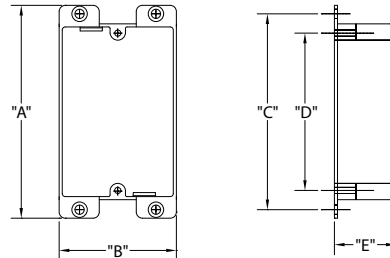

## Shallow EZ Box® - Bracketed

8 Cubic Inch

Part Number	Carton Quantity	"A"	"B"	"C"	"D"	"E"
EZ08SB	25	2.375	3.563	3.313	1.250	6.438

Dimensions are nominal

## Shallow EZ Box® - Flanged (Old Work)

8 Cubic Inch

Part Number	Carton Quantity	"A"	"B"	"C"	"D"	"E"
EZ08SF	75	4.250	2.375	3.875	3.250	1.250

Dimensions are nominal

## EZ Box® Nonmetallic Communications Box

14 Cubic Inch

Part Number	Carton Quantity	"L"	"W"	"SW"	"ID"
EZ10SOLV	25	4.125	.125	1.563	2.875

Dimensions are nominal