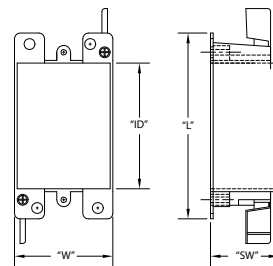

## Shallow EZ Box® - Bracketed

8 Cubic Inch

Part Number	Carton Quantity	"A"	"B"	"C"	"D"	"E"
EZ08SB	25	2.375	3.563	3.313	1.250	6.438

Dimensions are nominal

## Shallow EZ Box® - Flanged (Old Work)

8 Cubic Inch

Part Number	Carton Quantity	"A"	"B"	"C"	"D"	"E"
EZ08SF	75	4.250	2.375	3.875	3.250	1.250

Dimensions are nominal

## EZ Box® Nonmetallic Communications Box

14 Cubic Inch

Part Number	Carton Quantity	"L"	"W"	"SW"	"ID"
EZ10SOLV	25	4.125	.125	1.563	2.875

Dimensions are nominal