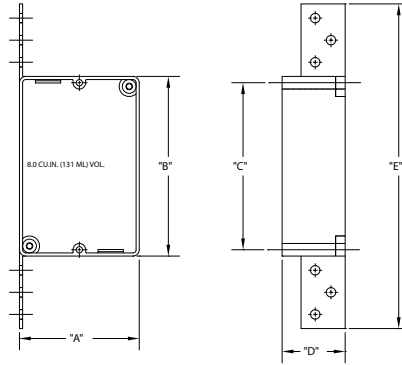

## Shallow EZ Box® - Bracketed

8 Cubic Inch

Part Number	Carton Quantity	"A"	"B"	"C"	"D"	"E"
EZ08SB	25	2.375	3.563	3.313	1.250	6.438

Dimensions are nominal

## Shallow EZ Box® - Flanged (Old Work)

8 Cubic Inch

Part Number	Carton Quantity	"A"	"B"	"C"	"D"	"E"
EZ08SF	75	4.250	2.375	3.875	3.250	1.250

Dimensions are nominal

## EZ Box® Nonmetallic Communications Box

14 Cubic Inch

Part Number	Carton Quantity	"L"	"W"	"SW"	"ID"
EZ10SOLV	25	4.125	.125	1.563	2.875

Dimensions are nominal