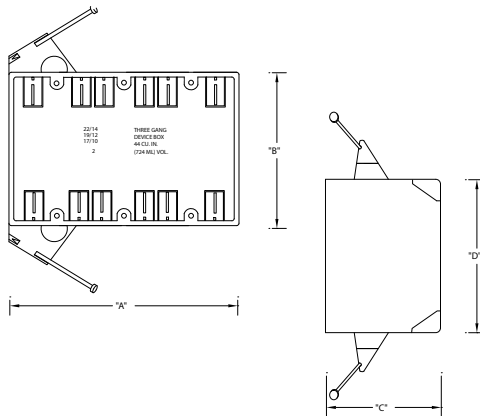

EZ Box® Residential Switch/Outlet Boxes

EZ BOX® Three Gang Residential Box

Eight knockouts

Enhanced angled nails for quick mounting between studs.

44 Cubic Inch

Part Number	Carton Quantity	"A"	"B"	"C"	"D"
EZ44TN	50	5.800	3.700	2.750	3.700

Dimensions are nominal

EZ BOX® Three Gang Residential Box with Screw Nail

Eight knockouts

Enhanced angled nails for quick mounting between studs.

Designed for use on aluminum, light to medium grade steel or wood studs.

44 Cubic Inch

Part Number	Carton Quantity	"A"	"B"	"C"	"D"
EZ44TNZ	50	5.800	3.700	2.750	3.700

Dimensions are nominal