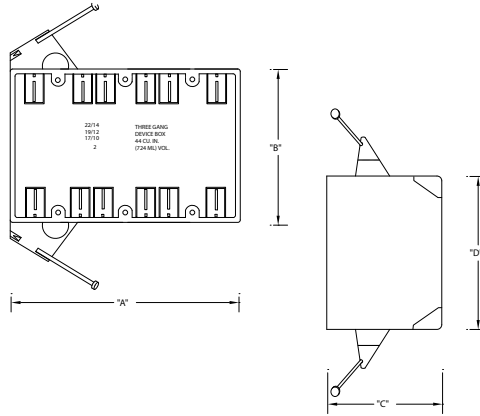

EZ Box® Residential Switch/Outlet Boxes

EZ BOX® Three Gang Residential Box

Eight knockouts

Enhanced angled nails for quick mounting between studs.

44 Cubic Inch

Part Number	Carton Quantity	"A"	"B"	"C"	"D"
EZ44TN	50	5.800	3.700	2.750	3.700

Dimensions are nominal

EZ BOX® Three Gang Residential Box with Screw Nail

Eight knockouts

Enhanced angled nails for quick mounting between studs.

Designed for use on aluminum, light to medium grade steel or wood studs.

44 Cubic Inch

Part Number	Carton Quantity	"A"	"B"	"C"	"D"
EZ44TNZ	50	5.800	3.700	2.750	3.700

Dimensions are nominal