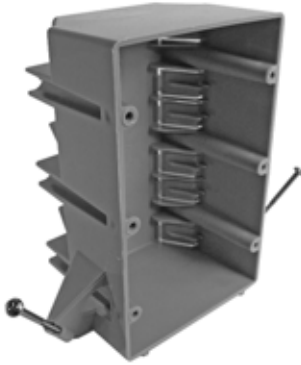

EZ Box® Residential Switch/Outlet Boxes

EZ BOX® Three Gang Residential Box

Eight knockouts

Enhanced angled nails for quick mounting between studs.

44 Cubic Inch

Part Number	Carton Quantity	"A"	"B"	"C"	"D"
EZ44TN	50	5.800	3.700	2.750	3.700

Dimensions are nominal

EZ BOX® Three Gang Residential Box with Screw Nail

Eight knockouts

Enhanced angled nails for quick mounting between studs.

Designed for use on aluminum, light to medium grade steel or wood studs.