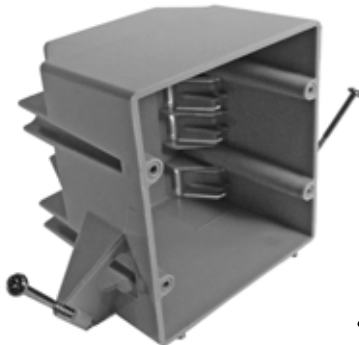

EZ Box® Residential Switch/Outlet Boxes

EZ BOX® Two Gang Nail On Residential Box

Eight knockouts

Enhanced angled nails for quick mounting between studs.

32 Cubic Inch

Part Number	Carton Quantity	"A"	"B"	"C"	"D"	"E"	"F"	"G"
EZ32DN	50	3.813	3.938	3.500	3.688	.094	3.063	3.063

Dimensions are nominal

EZ BOX® Two Gang Residential Box with Screw Nail

Eight knockouts

Enhanced angled nails for quick mounting between studs.

Designed for use on aluminum, light to medium grade steel or wood studs.