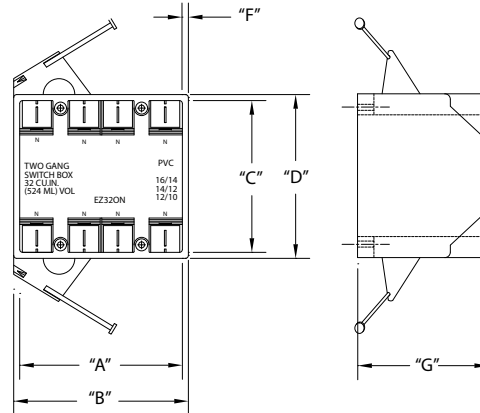

EZ Box® Residential Switch/Outlet Boxes

EZ BOX® Two Gang Nail On Residential Box

Eight knockouts

Enhanced angled nails for quick mounting between studs.

32 Cubic Inch

Part Number	Carton Quantity	"A"	"B"	"C"	"D"	"E"	"F"	"G"
EZ32DN	50	3.813	3.938	3.500	3.688	.094	3.063	3.063

Dimensions are nominal

EZ BOX® Two Gang Residential Box with Screw Nail

Eight knockouts

Enhanced angled nails for quick mounting between studs.

Designed for use on aluminum, light to medium grade steel or wood studs.

32 Cubic Inch

Part Number	Carton Quantity	"A"	"B"	"C"	"D"	"E"	"F"	"G"
EZ32DNZ	50	3.813	3.938	3.500	3.688	.094	3.063	3.063

Dimensions are nominal