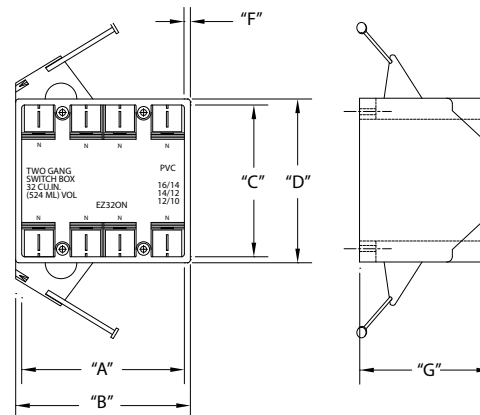

EZ Box® Residential Switch/Outlet Boxes

EZ BOX® Two Gang Nail On Residential Box

Eight knockouts

Enhanced angled nails for quick mounting between studs.

32 Cubic Inch

Part Number	Carton Quantity	"A"	"B"	"C"	"D"	"E"	"F"	"G"
EZ32DN	50	3.813	3.938	3.500	3.688	.094	3.063	3.063

Dimensions are nominal

EZ BOX® Two Gang Residential Box with Screw Nail

Eight knockouts

Enhanced angled nails for quick mounting between studs.

Designed for use on aluminum, light to medium grade steel or wood studs.

32 Cubic Inch

Part Number	Carton Quantity	"A"	"B"	"C"	"D"	"E"	"F"	"G"
EZ32DNZ	50	3.813	3.938	3.500	3.688	.094	3.063	3.063

Dimensions are nominal