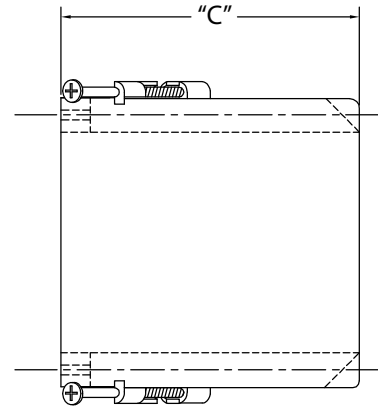

## EZ BOX® Single Gang Nail On Residential Box

Four knockouts  
Enhanced angled nails for quick mounting between studs.

16 Cubic Inch

Part Number	Carton Quantity	"A"	"B"	"C"
EZ16SNW	100	3.813	2.250	2.500

Dimensions are nominal

20.3 Cubic Inch

Part Number	Carton Quantity	"A"	"B"	"C"
EZ20SNW	100	3.875	2.250	3.125

Dimensions are nominal

18 Cubic Inch

Part Number	Carton Quantity	"A"	"B"	"C"
EZ18SNW	100	3.875	2.250	2.875

Dimensions are nominal

23 Cubic Inch

Part Number	Carton Quantity	"A"	"B"	"C"
EZ23SNW	100	3.875	2.259	3.500

Dimensions are nominal

Dimensions are nominal