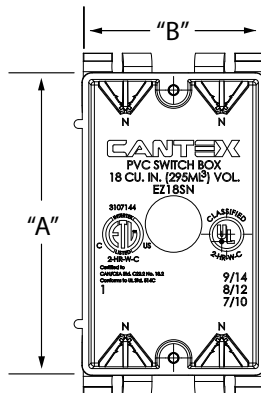

Dimensions are nominal

20.3 Cubic Inch

Part Number	Carton Quantity	"A"	"B"	"C"
EZ20SNW	100	3.875	2.250	3.125

Dimensions are nominal

18 Cubic Inch

Part Number	Carton Quantity	"A"	"B"	"C"
EZ18SNW	100	3.875	2.250	2.875

Dimensions are nominal

23 Cubic Inch

Part Number	Carton Quantity	"A"	"B"	"C"
EZ23SNW	100	3.875	2.259	3.500

Dimensions are nominal

## EZ BOX® Single Gang Nail On Residential Box

Four clamps  
Enhanced angled nails for quick mounting between studs.

18 Cubic Inch

Part Number	Carton Quantity	"A"	"B"	"C"
EZ18SN	100	3.700	2.250	2.840
EZ18SNV	25	3.700	2.250	2.840

Dimensions are nominal

20.3 Cubic Inch

Part Number	Carton Quantity	"A"	"B"	"C"
EZ20SN	100	3.700	2.250	3.130
EZ20SNV	25	3.700	2.250	3.130

Dimensions are nominal

23 Cubic Inch

Part Number	Carton Quantity	"A"	"B"	"C"
EZ23SN	100	3.700	2.250	3.600
EZ23SNV	25	3.700	2.250	3.600