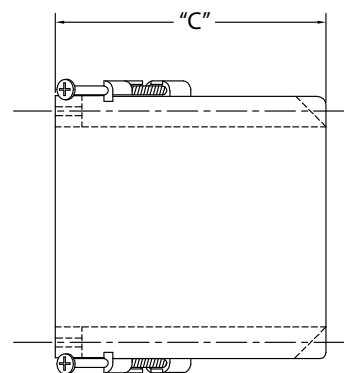

Dimensions are nominal

20.3 Cubic Inch

Part Number	Carton Quantity	"A"	"B"	"C"
EZ20SNW	100	3.875	2.250	3.125

Dimensions are nominal

18 Cubic Inch

Part Number	Carton Quantity	"A"	"B"	"C"
EZ18SNW	100	3.875	2.250	2.875

Dimensions are nominal

23 Cubic Inch

Part Number	Carton Quantity	"A"	"B"	"C"
EZ23SNW	100	3.875	2.259	3.500

Dimensions are nominal

## EZ BOX® Single Gang Nail On Residential Box

Four clamps  
Enhanced angled nails for quick mounting between studs.

18 Cubic Inch

Part Number	Carton Quantity	"A"	"B"	"C"
EZ18SN	100	3.700	2.250	2.840
EZ18SNV	25	3.700	2.250	2.840

Dimensions are nominal