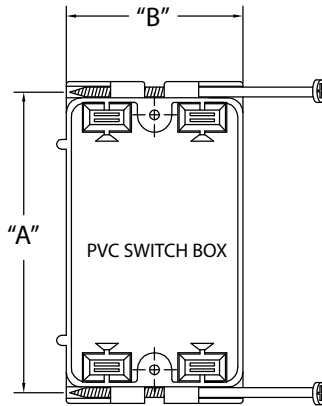

## EZ BOX® Single Gang Nail On Residential Box

Four knockouts  
Enhanced angled nails for quick mounting between studs.

16 Cubic Inch

Part Number	Carton Quantity	"A"	"B"	"C"
EZ16SNW	100	3.813	2.250	2.500

Dimensions are nominal

20.3 Cubic Inch

Part Number	Carton Quantity	"A"	"B"	"C"
EZ20SNW	100	3.875	2.250	3.125

Dimensions are nominal

18 Cubic Inch

Part Number	Carton Quantity	"A"	"B"	"C"
EZ18SNW	100	3.875	2.250	2.875