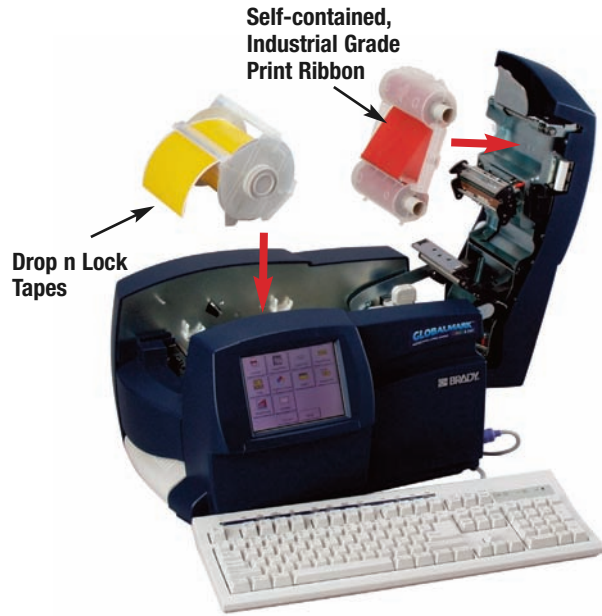

# GlobalMark® Tapes

Brady outdoor grade tapes for the GlobalMark™ printer come in .5", 1.125", 2.25", 3" and 4" widths, 17 colors and 12 materials.

## ► Indoor/Outdoor Grade Vinyl Tape

- Labels adhere well to pipes, walls, equipment, windows – most clean, dry surfaces
- Conforms well to irregular, curved or rough surfaces – it even stands up to grease, oil and most industrial chemicals
- Five-year average outdoor durability in temperatures from 180°F to -40°F (82°C to -40°C)
- Patent Number D481.414

### ► Phosphorescent B-582 Tape

- Permanent adhesive
- Glows in darkness for 10 hours
- Meets ISO, DIN & ASTM standards

Description	Catalog Number
<b>Size</b>	<b>Phosphorescent</b>
4¼" x 50'	76711
2½" x 50'	76712
1¾" x 50'	76713