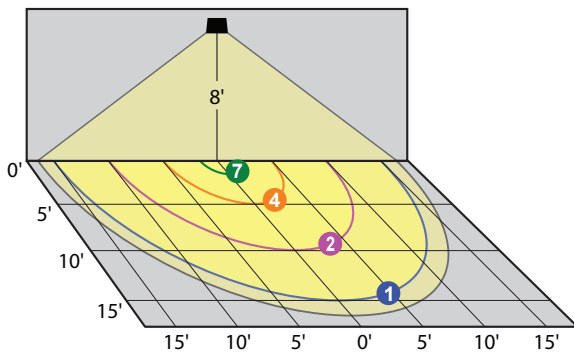

ORDERING INFORMATION

CATALOG #	DESCRIPTION	WATTS	VOLTS	CCT
WL20LED	20W LED Wall Light	20	120-277	4500K
WL20LEDPC	20W LED Wall Light with Photocontrol	20	120-277	4500K

OPTIONS

ADD SUFFIX #	DESCRIPTION
PC	120V Photocontrol

PHOTOMETRICS

DIMENSIONS AND SPECIFICATIONS

Overall Height: 10.95"

Depth: 5.24"

Overall Width: 6.83"

Weight: 6 lbs.

LED COMPARISON CHART

100W METAL HALIDE