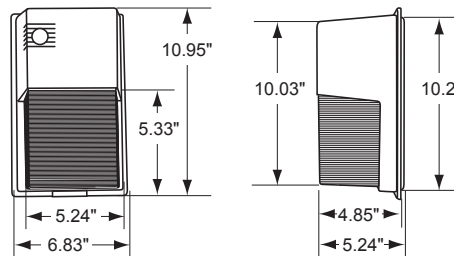

PHOTOMETRICS

DIMENSIONS AND SPECIFICATIONS

Overall Height: 10.95"

Depth: 5.24"

Overall Width: 6.83"

Weight: 6 lbs.

LED COMPARISON CHART

100W METAL HALIDE