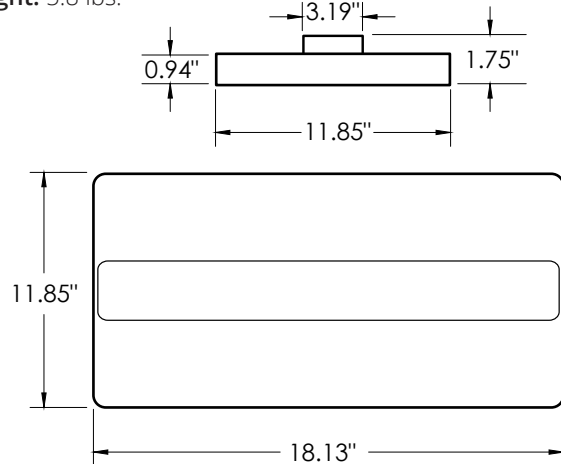

DIMENSIONS

ORHBS12-21L

Weight: 3.9 lbs.

ORHBS22-30L

Weight: 5.8 lbs.

Rebates and Incentives are available in many areas. Contact an Atlas Representative for more information.

¹LED Life Span Based Upon LM-70 Test Results