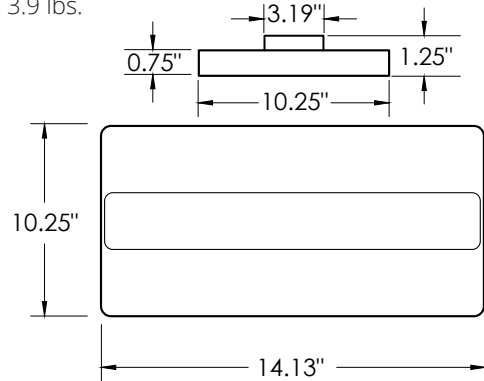

DIMENSIONS

ORHBS12-21L

Weight: 3.9 lbs.

ORHBS22-30L

Weight: 5.8 lbs.

Rebates and Incentives are available in many areas. Contact an Atlas Representative for more information.

¹LED Life Span Based Upon LM-70 Test Results