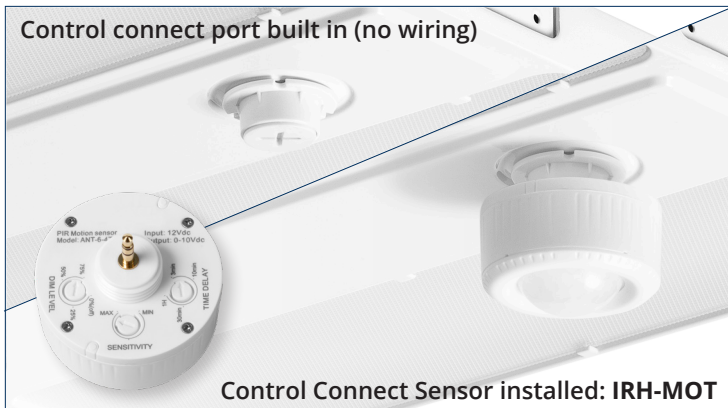

Testing:

Atlas LED luminaires have been tested by an independent laboratory in accordance with IESNA LM-79 & LM-80.

Warranty:

Five-year limited warranty

Controls:

Pre-wired with control connect port built in. No wiring required.
Sensor 3 levels of control:
Time (3-60 mins), Sensitivity and Dimming (0-75%)
No remote needed. Setting stay if power is interrupted.