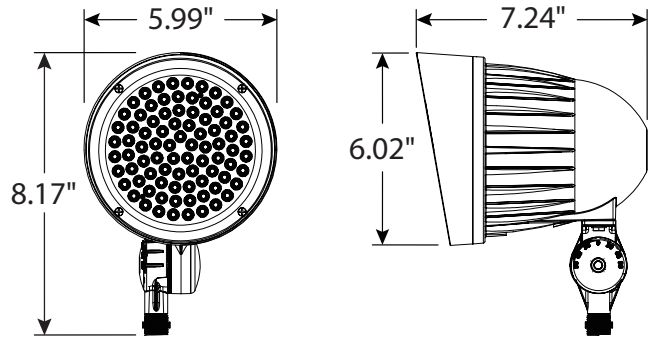

Warranty: Five-year limited warranty

DIMENSIONS

Weight: 2.7 lbs.

Rebates and Incentives are available in many areas.
Contact an Atlas Representative for more information.

Origin Series
Fully Selectable Bullet Flood