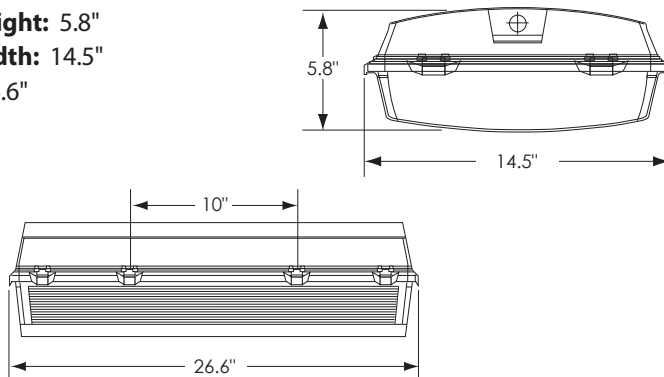

Ordering Information

CATALOG #	DESCRIPTION	VOLTS
ILW76LED2WD	2' 76W LED Wet Location w/ Glare Free Lens	120-277
ILW98LED2WD	2' 98W LED Wet Location w/ Glare Free Lens	120-277
ILW130LED2WD	2' 130W LED Wet Location w/ Glare Free Lens	120-277

Options

SUFFIX #	DESCRIPTION
3C*	3' Cord (No Plug)
EB	Emergency Back-Up

*Also Available in 6', 10' and 20' length

Dimensions and Specifications

Overall Height: 5.8"
Overall Width: 14.5"
Length: 26.6"

Accessories