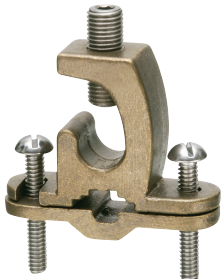

Bare Wire Ground Clamp with Closed Lug

Solid bronze with stainless steel screws. Approved for direct burial on rebar, pipe, tubing, and rod.

CATALOG NUMBER	UPC/DCI/NAED MFG #018997	PIPE SIZE	WIRE RANGE	UNIT PKG	STD PKG	DIM A	DIM B	MIN	MAX
718DB	72000	3/8 to 1	8-4/0	10	10	2.350	.620	.330	1.500

Grounding

Bare Wire Ground Clamp with Open Lug

Solid bronze with stainless steel screws. Approved for direct burial on rebar, pipe, tubing, and rod.

CATALOG NUMBER	UPC/DCI/NAED MFG #018997	PIPE SIZE	WIRE RANGE	UNIT PKG	STD PKG	DIM A	MIN	MAX
719DB	72001	3/8 to 1	8-4/0	10	10	2.588	.360	1.125

Bare Wire Ground Clamp with Open Lug

Solid bronze with stainless steel screws. Approved for direct burial on rebar, pipe, tubing, and rod.

CATALOG NUMBER	UPC/DCI/NAED MFG #018997	PIPE SIZE	WIRE RANGE	UNIT PKG	STD PKG	DIM A	MIN	MAX
717DB	12514	3/8 to 1	10-2	25	250	2.230	.275	1.500