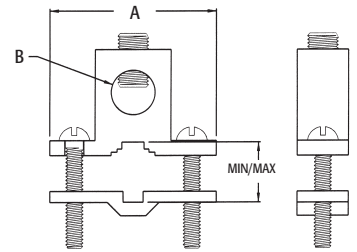

Bare Wire Ground Clamp with Closed Lug

Solid bronze with stainless steel screws. Approved for direct burial on rebar, pipe, tubing, and rod.

CATALOG NUMBER	UPC/DCI/NAED MFG #018997	PIPE SIZE	WIRE RANGE	UNIT PKG	STD PKG	DIM A	DIM B	MIN	MAX
718DB	72000	3/8 to 1	8-4/0	10	10	2.350	.620	.330	1.500

Grounding

Bare Wire Ground Clamp with Open Lug

Solid bronze with stainless steel screws. Approved for direct burial on rebar, pipe, tubing, and rod.

CATALOG NUMBER	UPC/DCI/NAED MFG #018997	PIPE SIZE	WIRE RANGE	UNIT PKG	STD PKG	DIM A	MIN	MAX
719DB	72001	3/8 to 1	8-4/0	10	10	2.588	.360	1.125

Bare Wire Ground Clamp with Open Lug

Solid bronze with stainless steel screws. Approved for direct burial on rebar, pipe, tubing, and rod.

CATALOG NUMBER	UPC/DCI/NAED MFG #018997	PIPE SIZE	WIRE RANGE	UNIT PKG	STD PKG	DIM A	MIN	MAX
717DB	12514	3/8 to 1	10-2	25	250	2.230	.275	1.500