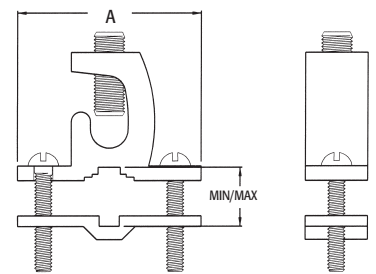

Bare Wire Ground Clamp with Closed Lug

Solid bronze with stainless steel screws. Approved for direct burial on rebar, pipe, tubing, and rod.

CATALOG NUMBER	UPC/DCI/NAED MFG #018997	PIPE SIZE	WIRE RANGE	UNIT PKG	STD PKG	DIM A	DIM B	MIN	MAX
718DB	72000	3/8 to 1	8-4/0	10	10	2.350	.620	.330	1.500

Grounding

Bare Wire Ground Clamp with Open Lug

Solid bronze with stainless steel screws. Approved for direct burial on rebar, pipe, tubing, and rod.

CATALOG NUMBER	UPC/DCI/NAED MFG #018997	PIPE SIZE	WIRE RANGE	UNIT PKG	STD PKG	DIM A	MIN	MAX
719DB	72001	3/8 to 1	8-4/0	10	10	2.588	.360	1.125

Bare Wire Ground Clamp with Open Lug

Solid bronze with stainless steel screws. Approved for direct burial on rebar, pipe, tubing, and rod.

CATALOG NUMBER	UPC/DCI/NAED MFG #018997	PIPE SIZE	WIRE RANGE	UNIT PKG	STD PKG	DIM A	MIN	MAX
717DB	12514	3/8 to 1	10-2	25	250	2.230	.275	1.500