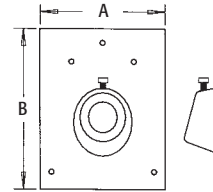

Aluminum Roof Flashing

Cast aluminum. Includes set-screw(s) to secure pipe and compound.

CATALOG NUMBER	UPC/DCI/NAED MFG #018997	TRADE SIZE	STD PKG	DIM A	DIM B
723	00723	1-1/4	10	7.250	9.500
724	00724	1-1/2	10	9.000	11.000
725	00725	2	5	9.000	11.000
726	00726	1-1/4 to 2	10	7.750	15.000

UL/CSA NOT APPLICABLE

723

Mast Kits

Service entrance mast kits provide an assortment of S.E. mast components for installing overhead service drops in residential or commercial buildings using conduit.

CATALOG NUMBER	UPC/DCI/NAED MFG #018997	TRADE SIZE	STD PKG	ENTRANCE CAP	ROOF FLASHING	WIRE HOLDER	STRAPS	LAG BOLTS	BOTTOM REDUCER	AMPERE SERVICE
MK200	42200	2	1	145	625	-	(2) 345	(2) 3/8 X 3	650	125-150-200
MK200WH	42205	2	1	145	625	645	(2) 355	-	-	125-150-200
MK200ASF	42210	2	1	145	625	-	(2) 345	(2) 3/8 X 3	-	125-150-200
MK200PS	32044	2	1	145	625	(1) 610, (1) 620	-	-	-	125-150-200
MK250ASF	42250	2-1/2	1	129	625	-	(2) 346	(2) 1/2 X 4	651	125-150-200
MK250ASFX	42255	2-1/2	1	129	625	(2) 615, (1) 610	-	-	-	125-150-200
MK250A	32027	2-1/2	1	129	625	-	(2) 356	-	-	125-150-200