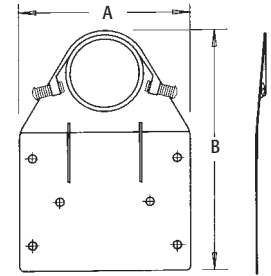

726

Mast Kits

Service entrance mast kits provide an assortment of S.E. mast components for installing overhead service drops in residential or commercial buildings using conduit.