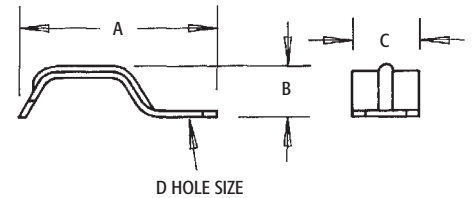

## 1-Hole Aluminum Straps

For service entrance cable.  
Aluminum.

CATALOG NUMBER	UPC/DCI/NAED MFG #018997	WIRE SIZE	UNIT PKG	STD PKG	DIM A	DIM B	DIM C	DIM D
3232	32320	3 # 8 to 3 #4	100	1000	2.078	.775	.600	.265
3282	03282	3 #1/0 to 3 #2/0	100	1000	2.488	.940	.720	.265
3284	32840	3 #3/0 to 3 #4/0	100	1000	2.710	1.218	1.00	.325

## 1-Hole Steel Straps

For service entrance cable. Plated steel.

CATALOG NUMBER	UPC/DCI/NAED MFG #018997	WIRE SIZE	UNIT PKG	STD PKG	DIM A	DIM B	DIM C	DIM D
301	00301	8/3 - 3/3	100	1000	1.637	.442	.565	.265
303	00303	2/3	100	1000	1.830	.530	.575	.265
313S	00133	1, 1/0 or 2/0	100	1000	2.472	.770	1.000	.325
314S	00014	3/0, 4/0	100	1000	2.790	.920	1.000	.330

## 2-Hole Cable Straps

For SEU cable. Plated steel.

CATALOG NUMBER	UPC/DCI/NAED MFG #018997	WIRE SIZE	UNIT PKG	STD PKG	DIM A	DIM B	DIM C
C-STRAP	37500	8/3-3/3	50	200	2.410	.750	.470
E-STRAP	43625	2/3	50	200	1.080	.750	.575
H-STRAP	82990	1/0-2/0	50	200	3.183	.755	.750
K-STRAP	83770	3/0, 4/0	50	200	3.500	.755	.890