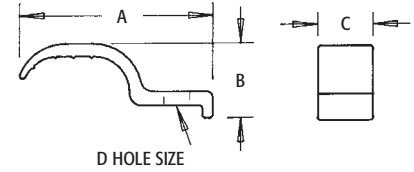

## 1-Hole Aluminum Straps

For service entrance cable.  
Aluminum.

CATALOG NUMBER	UPC/DCI/NAED MFG #018997	WIRE SIZE	UNIT PKG	STD PKG	DIM A	DIM B	DIM C	DIM D
3232	32320	3 # 8 to 3 #4	100	1000	2.078	.775	.600	.265
3282	03282	3 #1/0 to 3 #2/0	100	1000	2.488	.940	.720	.265
3284	32840	3 #3/0 to 3 #4/0	100	1000	2.710	1.218	1.00	.325

## 1-Hole Steel Straps

For service entrance cable. Plated steel.

CATALOG NUMBER	UPC/DCI/NAED MFG #018997	WIRE SIZE	UNIT PKG	STD PKG	DIM A	DIM B	DIM C	DIM D
301	00301	8/3 - 3/3	100	1000	1.637	.442	.565	.265
303	00303	2/3	100	1000	1.830	.530	.575	.265
313S	00133	1, 1/0 or 2/0	100	1000	2.472	.770	1.000	.325
314S	00014	3/0, 4/0	100	1000	2.790	.920	1.000	.330

## 2-Hole Cable Straps

For SEU cable. Plated steel.

CATALOG NUMBER	UPC/DCI/NAED MFG #018997	WIRE SIZE	UNIT PKG	STD PKG	DIM A	DIM B	DIM C
C-STRAP	37500	8/3-3/3	50	200	2.410	.750	.470
E-STRAP	43625	2/3	50	200	1.080	.750	.575
H-STRAP	82990	1/0-2/0	50	200	3.183	.755	.750
K-STRAP	83770	3/0, 4/0	50	200	3.500	.755	.890