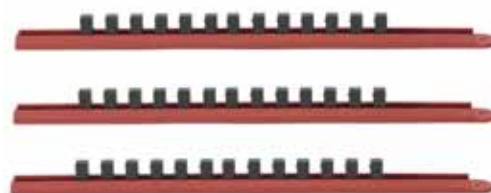

## GEARWRENCH® 20" 3 Drawer Steel Tool Box

- Portable Tool Box with Ball Bearing Drawer Slides
- Keyed Center Lock for Security
- Includes Cantilever Tray
- Top Compartment 2.5" Height
- Drawers 2" Height

Cat. No.	UPC No.	Color	Width	Depth	Height	Storage Volume	Product Weight
83151	099575831515	Black	20 in	8.5 in	12.00 in	2,040 cubic in.	20.00 lb

## GEARWRENCH® 3 Pc. Socket Rail Set

- Patented Sliding Clip System Allows for Clips to Slide Within Rail and be Configurable
- Drilled at End for Easy Attachment to Wall, Workbench, or Drawer
- Made of Durable Glass Nylon

Cat. No.	UPC No.	Drive Size	Color	Length	Product Weight
83103	099575831034	1/4 in, 3/8 in, 1/2 in	Red	19.13 in	1.04 lb