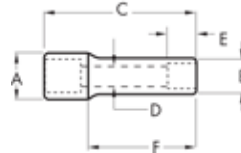

Cat. No.	UPC No.	Packaging	Drive Type	Fastener Size	Dim. A: Drive End	Dim. B: Wrench End	Dim. C: Overall Length	Dim. D: Bolt Clearance	Dim. E: Wrench Depth	Dim. F: Length to Shoulder	Product Weight
80683	099575806834	Carded	12 Point	29 mm	1.445 in	1.492 in	1.575 in	0.453 in	0.886 in	1.496 in	0.35 lb
80813	099575808135	Carded	12 Point	30 mm	1.524 in	1.571 in	1.654 in	0.453 in	0.965 in	0.748 in	0.35 lb
80814D	099575808142	Carded	12 Point	32 mm	1.602 in	1.650 in	1.654 in	0.453 in	0.965 in	0.748 in	0.37 lb
80815D	099575808159	Carded	12 Point	36 mm	1.921 in	1.969 in	1.969 in	0.453 in	1.102 in	0.748 in	0.39 lb

## GEARWRENCH® 1/2" Drive 6 and 12 Point SAE Deep Length Sockets

- Surface Drive® Technology Reduces Fastener Rounding
- Chamfered Opening to Guide Fastener Into Socket
- Large Hard-Stamped Size Identification
- Double Line (SAE) and Knurled (Metric) Ring to Easily Identify Standard vs. Metric Sockets
- Full Polish Chrome Finish Cleans Easily and Resists Corrosion
- Meets or Exceeds ASME B107.1