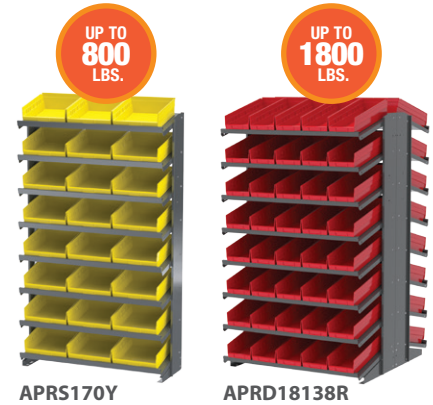

Shelf Bin Steel Shelving Systems			Bin Dimensions (In.)			Shelf Dimensions (In.)			Quantity	
Model No.	Description	Shelf Bin Colors	L	W	H	D	L	H	# of Bins	Shelves
AS1279110	12" Shelving with 30110 Bins	R, B, Y, G, W, SC	11%	2¾	4	12	36	79	144	13
AS1279120	12" Shelving with 30120 Bins	R, B, Y, G, W, SC	11%	4%	4	12	36	79	96	13
AS1279130	12" Shelving with 30130 Bins	R, B, Y, G, W, SC	11%	6%	4	12	36	79	60	13
AS1279150	12" Shelving with 30150 Bins	R, B, Y, G, W, SC	11%	8%	4	12	36	79	48	13
AS1279170	12" Shelving with 30170 Bins	R, B, Y, G, W, SC	11%	11%	4	12	36	79	36	13
AS1879128	18" Shelving with 30128 Bins	R, B, Y, G, W, SC	17%	4%	4	18	36	79	96	13
AS1879138	18" Shelving with 30138 Bins	R, B, Y, G, W, SC	17%	6%	4	18	36	79	60	13
AS1879158	18" Shelving with 30158 Bins	R, B, Y, G, W, SC	17%	8%	4	18	36	79	48	13
AS1879178	18" Shelving with 30178 Bins	R, B, Y, G, W, SC	17%	11%	4	18	36	79	36	13

akro-mils.com

1293 South Main Street, Akron, Ohio 44301 • Tel: 800.253.2467 • Fax: 330.761.6348 • sales@akro-mils.com
In Canada: Ak-West, Inc. • Tel: 877.979.8940 • Fax: 403.225.1696 • sales@ak-westinc.com • ak-westinc.com