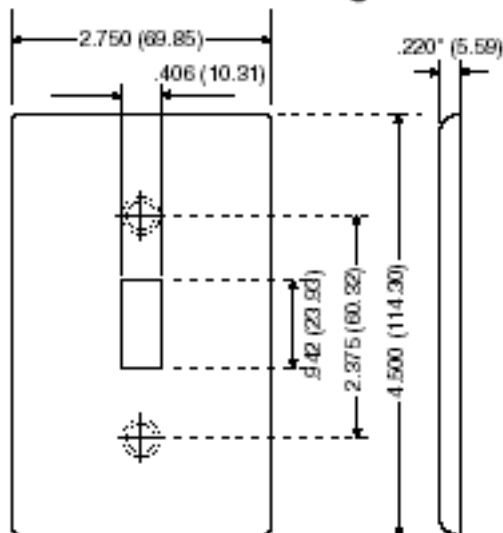

Dimensional Diagram