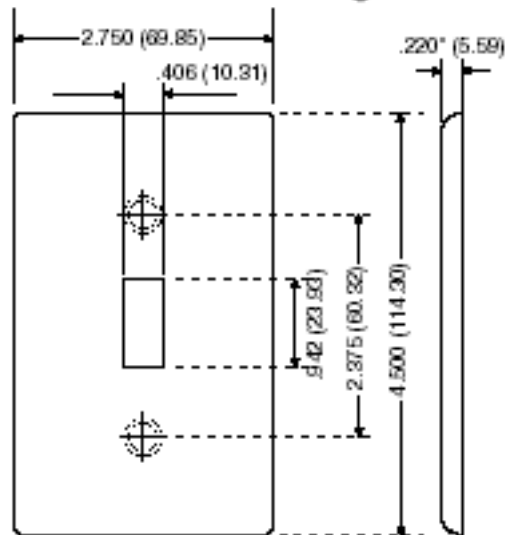

Item Description

wallplate 4 gang decora standard size cof white nylon with-6-32 screws White

Technical Information

Product Features

Type: Standard Size

Gang: 4

Material: Thermoplastic Nylon

Color: White

Mount: Device

Standards and Certifications: UL/CSA

Warranty: 10-Year Limited

UPC Code: 07847778805

Country of Origin: Please Contact Customer Service

Dimensional Diagram

4-GANG Width = 8.19" (208.0mm)

SPECIFICATION SUBMITTAL