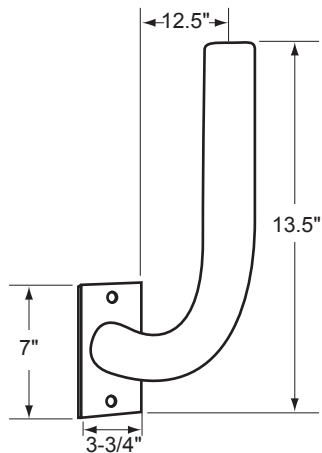

CATALOG NUMBER: 500-050BZ	
JOB NAME:	
CUSTOMER NAME:	
NOTES:	TYPE:
	DATE:

FEATURES AND SPECIFICATIONS

SITE LIGHTING
ACCESSORIES
SIDE MOUNT FLOOD LIGHTING BRACKET

Construction:
Die Cast

Mounting:
Pole

Specifications:
Overall height: 13.5" (34.29 cm)
Depth: 12.5" (31.75 cm)

ORDERING INFORMATION

CATALOG #	DESCRIPTION	FINISH	STD. PKG.
500-050BZ	Right Angle Bracket (for Pole)	Bronze	1

DIMENSIONS

Actual performance can vary depending on operating conditions. Specifications are subject to change without notice.