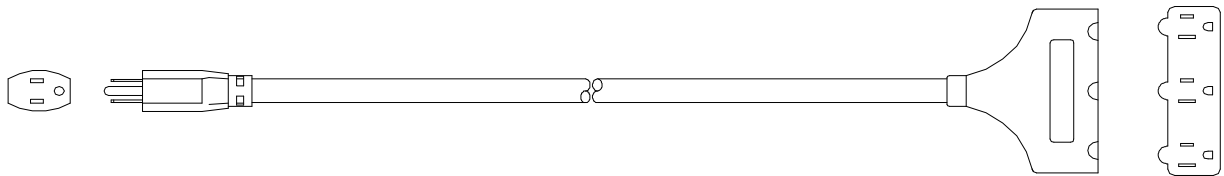

CATALOG NUMBER: See table below
DESCRIPTION: Tri-Source® three receptacle extension cord set
APPROVALS: UL/CSA or UL/CUL outdoor use cord set

CONSTRUCTION PARAMETERS:

Cable type: 14/3 SJTW
 Jacket material: PVC
 Jacket color: See table below
 Cord rating: Hard Usage per the National Electrical Code

Note: Plug and connector style may vary

Attachment plug configuration: NEMA 5-15P
 Cord connector configuration: NEMA 5-15R x 3
 Plug and connector material: PVC, color matches cord

ELECTRICAL PROPERTIES:

Cable temperature rating: -40 to +60 °C
 Nominal operating voltage: 125 VAC
 Maximum operating current: See table below

Catalog number	Length	Color	Max Current	Case qty	UPC
4004SW8803	6 ft	Orange	15A	18	0 29892 04004 8
4217SW8804	25 ft	Red		12	0 29892 04217 2
4218SW8804	50 ft			6	0 29892 04218 9
4219SW8804	100 ft		13A	6	0 29892 04219 6