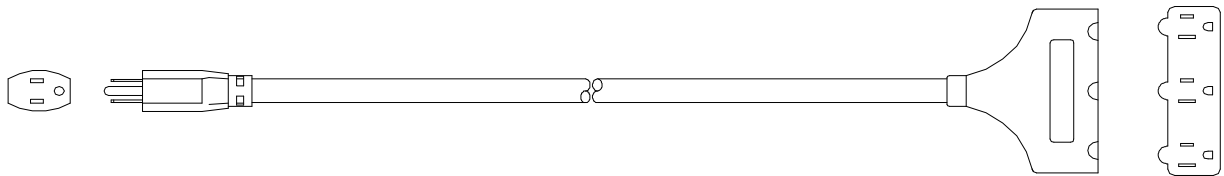

**CATALOG NUMBER:** See table below  
**DESCRIPTION:** Tri-Source® three receptacle extension cord set  
**APPROVALS:** UL/CSA or UL/CUL outdoor use cord set

**CONSTRUCTION PARAMETERS:**

Cable type: 14/3 SJTW  
 Jacket material: PVC  
 Jacket color: See table below  
 Cord rating: Hard Usage per the National Electrical Code

*Note: Plug and connector style may vary*

Attachment plug configuration: NEMA 5-15P  
 Cord connector configuration: NEMA 5-15R x 3  
 Plug and connector material: PVC, color matches cord

**ELECTRICAL PROPERTIES:**

Cable temperature rating: -40 to +60 °C  
 Nominal operating voltage: 125 VAC  
 Maximum operating current: See table below

Catalog number	Length	Color	Max Current	Case qty	UPC
4004SW8803	6 ft	Orange	15A	18	0 29892 04004 8
4217SW8804	25 ft	Red		12	0 29892 04217 2
4218SW8804	50 ft			6	0 29892 04218 9
4219SW8804	100 ft		13A	6	0 29892 04219 6