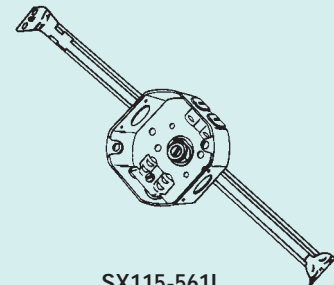

SX115-40-1/2
1-1/2" Deep
40-1/2 box on SX115 stud bar hanger
adjusts from 11-1/2" to 18-1/2"

3-1/2" Cover Hole Centerline.

OB/SB-1

4" Octagon Boxes

With Nonmetallic Sheathed Cable Clamps

561L
1-1/2" Deep

561N
1-1/2" Deep
Four nail holes each end

561LJB
1-1/2" Deep
JB bracket set flush,
Gauging notches 3/8" & 1/2"

561LVB
1-1/2" Deep
Plain vertical bracket
set back 5/8"

561LXE
1-1/2" Deep
Plaster ears

561LD
2-1/8" Deep

561LDJB
2-1/8" Deep
JB bracket set back 1"
Gauging notches
set back 1-3/8" & 1-1/2"

Catalog Number (Universal No.)	Depth (inches)	Wiring Cubic Inch Capacity	Type Clamp	Knockout Description			Wt. Lbs. Per 100	Std. Pkg.
				Sides	Ends	Bottom		
561L (54151)	1-1/2	15.5	CL-26	(2)1/2"	(4)21/32"	(1)1/2"	57.0	50
561N (54151N)	1-1/2	15.5	CL-26	(2)1/2"	(4)21/32"	(1)1/2"	57.0	50
561LJB (54151JN)	1-1/2	15.5	CL-26	(2)1/2"	(4)21/32"	(1)1/2"	74.0	25
561LVB (54151FN)	1-1/2	15.5	CL-26	(1)1/2"	(4)21/32"	(1)1/2"	66.0	25
561LXE (54151NE)	1-1/2	15.5	CL-26	(2)1/2"	(4)21/32"	(1)1/2"	62.0	50
561LD (54171N)	2-1/8	21.5	CL-26	(2)1/2"	(4)21/32"	(1)1/2"	70.0	25
561LDJB (54171JN)	2-1/8	21.5	CL-26	(2)1/2"	(4)21/32"	(1)1/2"	84.0	25
SX18-561L	1-1/2	15.5	CL-26	(2)1/2"	(4)21/32"	--	96.0	25
SX115-561L	1-1/2	15.5	CL-26	(2)1/2"	(4)21/32"	--	99.0	25

SX18-561L
1-1/2" Deep
561L box on SX18 clip bar
Hanger adjusts from 11-1/2" to 18-1/2"

SX115-561L
1-1/2" Deep
561L box on SX115 stud bar
Hanger adjusts from 11-1/2" to 18-1/2"

3-1/2" Cover Hole Centerline.