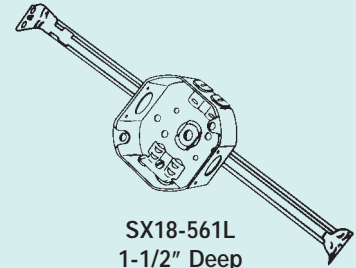

SX115-40-1/2
1-1/2" Deep
40-1/2 box on SX115 stud bar hanger
adjusts from 11-1/2" to 18-1/2"

3-1/2" Cover Hole Centerline.

OB/SB-1

4" Octagon Boxes

With Nonmetallic Sheathed Cable Clamps

561L
1-1/2" Deep

561N
1-1/2" Deep
Four nail holes each end

561LJB
1-1/2" Deep
JB bracket set flush,
Gauging notches 3/8" & 1/2"

561LVB
1-1/2" Deep
Plain vertical bracket
set back 5/8"

561LXE
1-1/2" Deep
Plaster ears

561LD
2-1/8" Deep

561LDJB
2-1/8" Deep
JB bracket set back 1"
Gauging notches
set back 1-3/8" & 1-1/2"

Catalog Number (Universal No.)	Depth (inches)	Wiring Cubic Inch Capacity	Type Clamp	Knockout Description			Wt. Lbs. Per 100	Std. Pkg.
				Sides	Ends	Bottom		
561L (54151)	1-1/2	15.5	CL-26	(2)1/2"	(4)21/32"	(1)1/2"	57.0	50
561N (54151N)	1-1/2	15.5	CL-26	(2)1/2"	(4)21/32"	(1)1/2"	57.0	50
561LJB (54151JN)	1-1/2	15.5	CL-26	(2)1/2"	(4)21/32"	(1)1/2"	74.0	25
561LVB (54151FN)	1-1/2	15.5	CL-26	(1)1/2"	(4)21/32"	(1)1/2"	66.0	25
561LXE (54151NE)	1-1/2	15.5	CL-26	(2)1/2"	(4)21/32"	(1)1/2"	62.0	50
561LD (54171N)	2-1/8	21.5	CL-26	(2)1/2"	(4)21/32"	(1)1/2"	70.0	25
561LDJB (54171JN)	2-1/8	21.5	CL-26	(2)1/2"	(4)21/32"	(1)1/2"	84.0	25
SX18-561L	1-1/2	15.5	CL-26	(2)1/2"	(4)21/32"	--	96.0	25
SX115-561L	1-1/2	15.5	CL-26	(2)1/2"	(4)21/32"	--	99.0	25

SX18-561L
1-1/2" Deep
561L box on SX18 clip bar
Hanger adjusts from 11-1/2" to 18-1/2"

SX115-561L
1-1/2" Deep
561L box on SX115 stud bar
Hanger adjusts from 11-1/2" to 18-1/2"

3-1/2" Cover Hole Centerline.