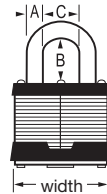

Laminated Steel

For Perimeter & Storefront Gates, Tool Cribs, Construction Equipment, Vending & Truck Doors, General Use

- Hardened steel and alloy shackles for extra cut resistance (1-1/8" body shackles are not hardened)
- Proprietary rustproofing for longer life
- Full range of sizes to best secure your applications