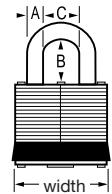

Master Lock Model #	Description	Vertical Shackle Clearance (B)
1-1/8" (29mm) w. Laminated Steel Body. Shackle Dim.: A: 3/16" (5mm) C: 1/2" (13mm)		
7	Keyed Different	9/16" (14mm)
7LF	Keyed Different, Extra Length Shackle	1-1/2" (38mm)
7LJ	Keyed Different, Extra Length Shackle	2-1/2" (63mm)
7KA	Keyed Alike	9/16" (14mm)
7MK	Master Keyed	9/16" (14mm)
1-9/16" (40mm) w. Laminated Steel Body. Shackle Dim.: A: 9/32" (7mm) C: 5/8" (16mm)		
3	Keyed Different	3/4" (19mm)
3LF	Keyed Different, Extra Length Shackle	1-1/2" (38mm)
3LH	Keyed Different, Extra Length Shackle	2" (51mm)
3KA	Keyed Alike	3/4" (19mm)
3MK	Master Keyed	3/4" (19mm)
1-3/4" (44mm) w. Laminated Steel Body. Shackle Dim.: A: 5/16" (8mm) C: 3/4" (19mm)		
1	Keyed Different	15/16" (24mm)
1LF	Keyed Different, Extra Length Shackle	1-1/2" (38mm)
1LJ	Keyed Different, Extra Length Shackle	2-1/2" (63mm)
1LN	Keyed Different, Extra Length Shackle	5-3/4" (15cm)
<b>1KA</b>	<b>Keyed Alike</b>	<b>15/16" (24mm)</b>
1KALN	Keyed Alike, Extra Length Shackle	5-3/4" (15cm)
1MK	Master Keyed	15/16" (24mm)
2" (51mm) w. Laminated Steel Body. Shackle Dim.: A: 3/8" (10mm) C: 15/16" (24mm)		
5	Keyed Different	1" (25mm)
5LF	Keyed Different, Extra Length Shackle	1-1/2" (38mm)
5LJ	Keyed Different, Extra Length Shackle	2-1/2" (63mm)
5KA	Keyed Alike	1" (25mm)
5MK	Master Keyed	1" (25mm)
2" (51mm) w. Laminated Steel Body. 5-Pin Cylinder. Shackle Dim.: A: 7/16" (11mm) C: 3/4" (19mm)		
17	Keyed Different	1" (25mm)
17LH	Keyed Different, Extra Length Shackle	2" (51mm)
17KA	Keyed Alike	1" (25mm)
17MK	Master Keyed	1" (25mm)
2-1/2" (63mm) w. Laminated Steel Body. 5-Pin Cylinder. Shackle Dim.: A: 7/16" (11mm) C: 1-3/16" (30mm)		
15	Keyed Different	1-1/4" (32mm)
15LH	Keyed Different, Extra Length Shackle	2" (51mm)
15KA	Keyed Alike	1-1/4" (32mm)
15MK	Master Keyed	1-1/4" (32mm)