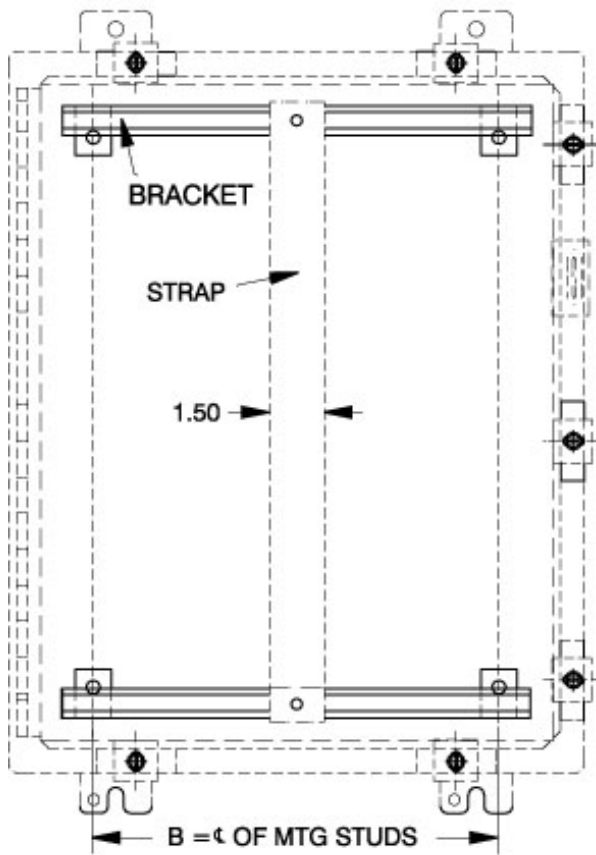

#### Bracket Assembly

- Each kit consists of two or three brackets per assembly.
- Brackets combined with collar stud length provide 3" minimum clearance from the rear of the enclosure.
- "C" channel construction provides easy alignment of terminal straps.

#### Terminal Strap

- 1.5" wide x 0.187" thick steel.
- Each strap includes spring locking hardware.
- Countersunk holes in straps provide extra terminal mounting space.

#### How to Order

- Each enclosure requires one bracket assembly kit and the required number of straps (order separately).
- Determine if strap will be mounted parallel to dimension "A" or "B". Choose the part number that corresponds to enclosure dimensions "A" or "B".
- When choosing a bracket assembly to be parallel to dimension "B" in an enclosure of 24", 30" or 36" width, determine if a two or three bracket assembly is required. When enclosures are 48" or greater on "A" dimension, 6 collar studs are used.
- Choose strap kit to correspond to the other enclosure dimensions.
- Order the number of kits equal to the number of straps required.

**Front View**

**Side View**

**Bracket Assembly**

| Part No. | # of Brackets | L     | B     | Parallel Enclosure Dim |
|----------|---------------|-------|-------|------------------------|
| 18B212   | 2             | 8.50  | 7.25  | 12                     |
| 18B216   | 2             | 12.50 | 11.25 | 16                     |
| 18B220   | 2             | 16.50 | 15.25 | 20                     |
| 18B224   | 2             | 20.50 | 19.25 | 24                     |
| 18B324   | 3             | 20.50 | 19.25 | 24                     |
| 18B230   | 2             | 26.50 | 25.25 | 30                     |
| 18B330   | 3             | 26.50 | 25.25 | 30                     |
| 18B236   | 2             | 32.50 | 31.25 | 36                     |
| 18B336   | 3             | 32.50 | 31.25 | 36                     |