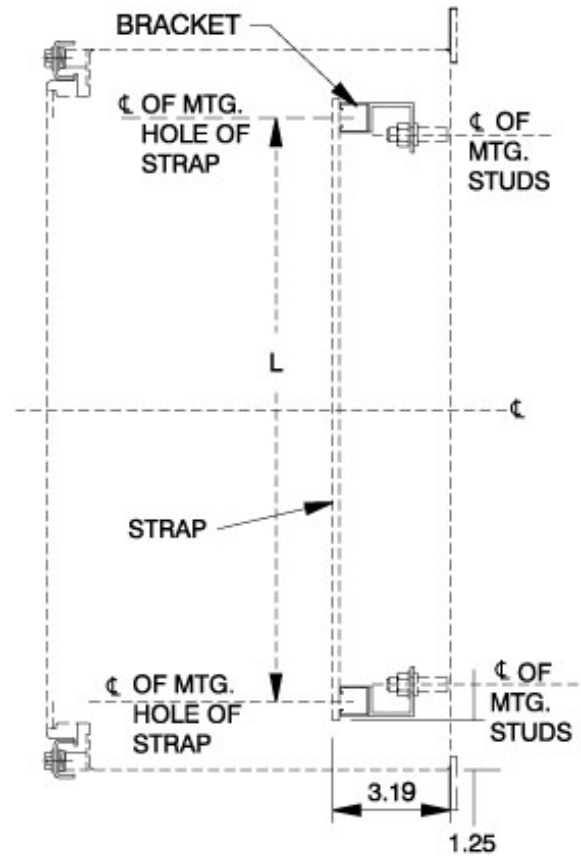

#### Bracket Assembly

- Each kit consists of two or three brackets per assembly.
- Brackets combined with collar stud length provide 3" minimum clearance from the rear of the enclosure.
- "C" channel construction provides easy alignment of terminal straps.

#### Terminal Strap

- 1.5" wide x 0.187" thick steel.
- Each strap includes spring locking hardware.
- Countersunk holes in straps provide extra terminal mounting space.

#### How to Order

- Each enclosure requires one bracket assembly kit and the required number of straps (order separately).
- Determine if strap will be mounted parallel to dimension "A" or "B". Choose the part number that corresponds to enclosure dimensions "A" or "B".
- When choosing a bracket assembly to be parallel to dimension "B" in an enclosure of 24", 30" or 36" width, determine if a two or three bracket assembly is required. When enclosures are 48" or greater on "A" dimension, 6 collar studs are used.
- Choose strap kit to correspond to the other enclosure dimensions.
- Order the number of kits equal to the number of straps required.

**Front View**

**Side View**

**Bracket Assembly**

| Part No. | # of Brackets | L     | B     | Parallel Enclosure Dim |
|----------|---------------|-------|-------|------------------------|
| 18B212   | 2             | 8.50  | 7.25  | 12                     |
| 18B216   | 2             | 12.50 | 11.25 | 16                     |
| 18B220   | 2             | 16.50 | 15.25 | 20                     |
| 18B224   | 2             | 20.50 | 19.25 | 24                     |
| 18B324   | 3             | 20.50 | 19.25 | 24                     |
| 18B230   | 2             | 26.50 | 25.25 | 30                     |
| 18B330   | 3             | 26.50 | 25.25 | 30                     |
| 18B236   | 2             | 32.50 | 31.25 | 36                     |
| 18B336   | 3             | 32.50 | 31.25 | 36                     |