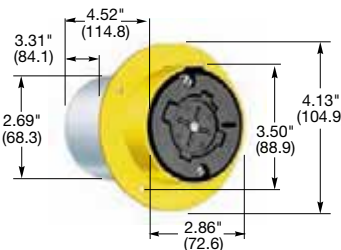

Hubbellock® Devices
60 Ampere, 600 Volts AC
3 Pole, 4 Wire Grounding and 4 Pole, 5 Wire Grounding
Connector Bodies and Receptacles

IP30
SUITABILITY

Connector Bodies

Description	Cord Dia.	Catalog Number
Black phenolic interior with yellow thermoplastic sleeve over steel cover.	.920"-1.450" (23.36-36.83)	HBL26418 -
Black phenolic interior with blue thermoplastic sleeve over steel cover.	1.00"-1.50" (25.40-38.10)	- HBL26516

IP44
SUITABILITY

Receptacles

Description	Catalog Number
Black phenolic interior with short aluminum housing and lift cover.	HBL26410 -
Black phenolic interior with long aluminum housing and lift cover.	HBL26420 -
Black phenolic interior with long aluminum housing with lift cover and blue finish.	- HBL26520

Flanged Receptacles

IP30
SUITABILITY

Description	Catalog Number
Black phenolic interior with steel housing and flange.	HBL26421 -
Black phenolic interior with steel housing and flange with blue finish.	- HBL26521

HBL26421