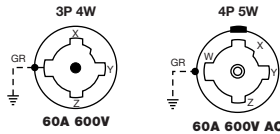

Hubbellock® Devices
60 Ampere, 600 Volts AC
 3 Pole, 4 Wire Grounding and 4 Pole, 5 Wire Grounding
Connector Bodies and Receptacles

IP30
SUITABILITY

Connector Bodies

Description	Cord Dia.	Catalog Number
Black phenolic interior with yellow thermoplastic sleeve over steel cover.	.920"-1.450" (23.36-36.83)	HBL26418 -
Black phenolic interior with blue thermoplastic sleeve over steel cover.	1.00"-1.50" (25.40-38.10)	- HBL26516

HBL26418

HBL26516

IP44
SUITABILITY

Receptacles

Description	Catalog Number
Black phenolic interior with short aluminum housing and lift cover.	HBL26410 -
Black phenolic interior with long aluminum housing and lift cover.	HBL26420 -
Black phenolic interior with long aluminum housing with lift cover and blue finish.	- HBL26520