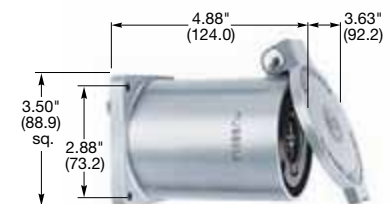

HBL26520

HBL26410

Flanged Receptacles

IP30
SUITABILITY

Description	Catalog Number
Black phenolic interior with steel housing and flange.	HBL26421 -
Black phenolic interior with steel housing and flange with blue finish.	- HBL26521