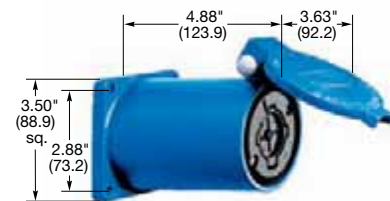

Hubbellock® Devices
60 Ampere, 600 Volts AC
 3 Pole, 4 Wire Grounding and 4 Pole, 5 Wire Grounding
Connector Bodies and Receptacles

IP30
SUITABILITY

Connector Bodies

Description	Cord Dia.	Catalog Number
Black phenolic interior with yellow thermoplastic sleeve over steel cover.	.920"-1.450" (23.36-36.83)	HBL26418 -
Black phenolic interior with blue thermoplastic sleeve over steel cover.	1.00"-1.50" (25.40-38.10)	- HBL26516

HBL26418

HBL26516

IP44
SUITABILITY

Receptacles

Description	Catalog Number
Black phenolic interior with short aluminum housing and lift cover.	HBL26410 -
Black phenolic interior with long aluminum housing and lift cover.	HBL26420 -
Black phenolic interior with long aluminum housing with lift cover and blue finish.	- HBL26520

HBL26520

HBL26410

Flanged Receptacles

IP30
SUITABILITY

Description	Catalog Number
Black phenolic interior with steel housing and flange.	HBL26421 -
Black phenolic interior with steel housing and flange with blue finish.	- HBL26521