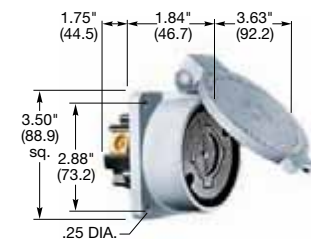

HBL26410

Flanged Receptacles

IP30
SUITABILITY

Description	Catalog Number
Black phenolic interior with steel housing and flange.	HBL26421 -
Black phenolic interior with steel housing and flange with blue finish.	- HBL26521