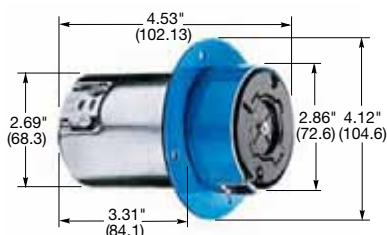

Hubbellock® Devices
60 Ampere, 600 Volts AC
3 Pole, 4 Wire Grounding and 4 Pole, 5 Wire Grounding
Connector Bodies and Receptacles

IP30
SUITABILITY

Connector Bodies

Description	Cord Dia.	Catalog Number
Black phenolic interior with yellow thermoplastic sleeve over steel cover.	.920"-1.450" (23.36-36.83)	HBL26418 -
Black phenolic interior with blue thermoplastic sleeve over steel cover.	1.00"-1.50" (25.40-38.10)	- HBL26516

IP44
SUITABILITY

Receptacles

Description	Catalog Number
Black phenolic interior with short aluminum housing and lift cover.	HBL26410 -
Black phenolic interior with long aluminum housing and lift cover.	HBL26420 -
Black phenolic interior with long aluminum housing with lift cover and blue finish.	- HBL26520

Flanged Receptacles

IP30
SUITABILITY

Description	Catalog Number
Black phenolic interior with steel housing and flange.	HBL26421 -
Black phenolic interior with steel housing and flange with blue finish.	- HBL26521

HBL26521