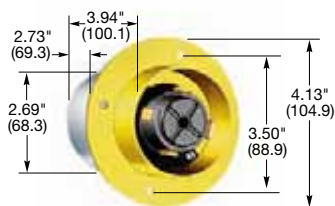

Hubbellock® Devices

60 Ampere, 600 Volts AC

3 Pole, 4 Wire Grounding and 4 Pole, 5 Wire Grounding
Plugs and Flanged Inlets

HBL26419

HBL26519

HBL26422

HBL26522

IP30
SUITABILITY

Plugs

Description	Cord Dia.	Catalog Number	
Black phenolic interior with yellow thermoplastic sleeve over steel housing.	.920"-1.450" (23.36-36.83)	HBL26419	-
Black phenolic interior with blue thermoplastic sleeve and steel housing.	1.00"-1.50" (25.40-38.10)	-	HBL26519

IP30
SUITABILITY

Flanged Inlets

Description	Catalog Number	
Black phenolic interior with steel housing and flange.	HBL26422	-
Black phenolic interior with steel housing and flange with blue finish.	-	HBL26522