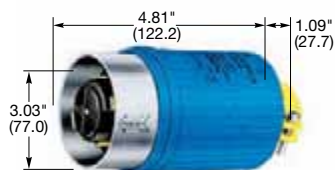

Hubbellock® Devices

60 Ampere, 600 Volts AC

3 Pole, 4 Wire Grounding and 4 Pole, 5 Wire Grounding
Plugs and Flanged Inlets

HBL26419

HBL26519

HBL26422

HBL26522

IP30
SUITABILITY

Plugs

Description	Cord Dia.	Catalog Number	
Black phenolic interior with yellow thermoplastic sleeve over steel housing.	.920"-1.450" (23.36-36.83)	HBL26419	-
Black phenolic interior with blue thermoplastic sleeve and steel housing.	1.00"-1.50" (25.40-38.10)	-	HBL26519

IP30
SUITABILITY

Flanged Inlets

Description	Catalog Number	
Black phenolic interior with steel housing and flange.	HBL26422	-
Black phenolic interior with steel housing and flange with blue finish.	-	HBL26522