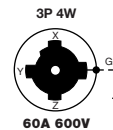

Plugs

Description	Cord Dia.	Catalog Number	
Black phenolic interior with yellow thermoplastic sleeve over steel housing.	.920"-1.450" (23.36-36.83)	HBL26419	-
Black phenolic interior with blue thermoplastic sleeve and steel housing.	1.00"-1.50" (25.40-38.10)	-	HBL26519