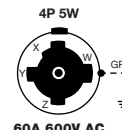

Plugs

Description	Cord Dia.	Catalog Number	
Black phenolic interior with yellow thermoplastic sleeve over steel housing.	.920"-1.450" (23.36-36.83)	HBL26419	-
Black phenolic interior with blue thermoplastic sleeve and steel housing.	1.00"-1.50" (25.40-38.10)	-	HBL26519