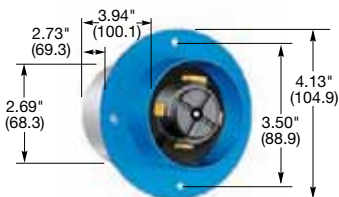

Hubbellock® Devices

60 Ampere, 600 Volts AC

3 Pole, 4 Wire Grounding and 4 Pole, 5 Wire Grounding
Plugs and Flanged Inlets

HBL26419

HBL26519

HBL26422

HBL26522

IP30
SUITABILITY

Plugs

Description	Cord Dia.	Catalog Number	
Black phenolic interior with yellow thermoplastic sleeve over steel housing.	.920"-1.450" (23.36-36.83)	HBL26419	-
Black phenolic interior with blue thermoplastic sleeve and steel housing.	1.00"-1.50" (25.40-38.10)	-	HBL26519

IP30
SUITABILITY

Flanged Inlets

Description	Catalog Number	
Black phenolic interior with steel housing and flange.	HBL26422	-
Black phenolic interior with steel housing and flange with blue finish.	-	HBL26522