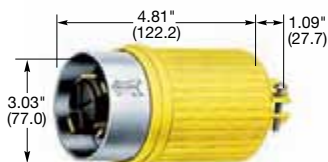

Hubbellock® Devices

60 Ampere, 600 Volts AC

3 Pole, 4 Wire Grounding and 4 Pole, 5 Wire Grounding
Plugs and Flanged Inlets

HBL26419

HBL26519

HBL26422

HBL26522

IP30
SUITABILITY

Plugs

Description	Cord Dia.	Catalog Number	
Black phenolic interior with yellow thermoplastic sleeve over steel housing.	.920"-1.450" (23.36-36.83)	HBL26419	-
Black phenolic interior with blue thermoplastic sleeve and steel housing.	1.00"-1.50" (25.40-38.10)	-	HBL26519

IP30
SUITABILITY

Flanged Inlets

Description	Catalog Number	
Black phenolic interior with steel housing and flange.	HBL26422	-
Black phenolic interior with steel housing and flange with blue finish.	-	HBL26522