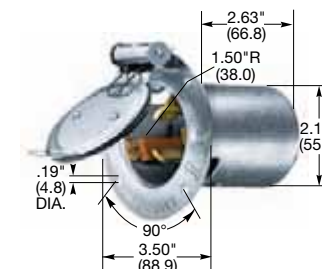

Twist-Lock® Devices

50 Ampere, 125/250, 3Ø 250 Volts and 3Ø 480 Volts AC

3 Pole, 4 Wire Grounding

Plugs, Flanged Inlets, Connector Bodies and Receptacles

IP20
SUITABILITY

50A
125/250V AC
UL/CSA

50A
3Ø 250V AC
UL/CSA

50A
3Ø 480V AC
UL/CSA

Plugs

Description	Cord Dia.	Catalog Number		
Nylon cover, thermoplastic polyester interior.	.830"-1.250" (21.08-31.75)	CS6365C	CS8365C	CS8165C

Accessories on page B-60.

CS6365C

Flanged Inlets

Description	Catalog Number		
Zinc plated steel casing, thermoset interior.	CS6375	CS8375	CS8175
Zinc plated steel casing, thermoset interior with lift cover.	CS6375M2	-	-

CS6375

IP20
SUITABILITY

50A
125/250V AC
UL/CSA

50A
3Ø 250V AC
UL/CSA

50A
3Ø 480V AC
UL/CSA

Connector Bodies

Description	Cord Dia.	Catalog Number		
Nylon cover, thermoplastic polyester interior.	.830"-1.250" (21.08-31.75)	CS6364C	CS8364C	CS8164C

Accessories on page B-60.