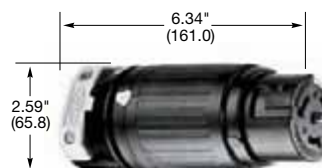

Twist-Lock® Devices

50 Ampere, 125/250, 3Ø 250 Volts and 3Ø 480 Volts AC

3 Pole, 4 Wire Grounding

Plugs, Flanged Inlets, Connector Bodies and Receptacles

IP20
SUITABILITY

Plugs

Description	Cord Dia.	Catalog Number		
Nylon cover, thermoplastic polyester interior.	.830"-1.250" (21.08-31.75)	CS6365C	CS8365C	CS8165C

Accessories on page B-60.

Flanged Inlets

Description	Catalog Number		
Zinc plated steel casing, thermoset interior.	CS6375	CS8375	CS8175
Zinc plated steel casing, thermoset interior with lift cover.	CS6375M2	-	-

IP20
SUITABILITY

Connector Bodies

Description	Cord Dia.	Catalog Number		
Nylon cover, thermoplastic polyester interior.	.830"-1.250" (21.08-31.75)	CS6364C	CS8364C	CS8164C

Accessories on page B-60.

Receptacles

Description	Catalog Number		
Black melamine.	CS6369	CS8369	CS8169

Accessories on page B-60.

CS6364C