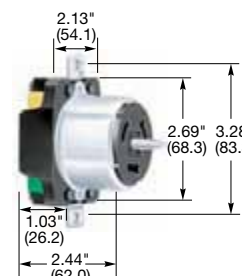

Twist-Lock® Devices

50 Ampere, 125/250, 3Ø 250 Volts and 3Ø 480 Volts AC

3 Pole, 4 Wire Grounding

Plugs, Flanged Inlets, Connector Bodies and Receptacles

IP20
SUITABILITY

Plugs

Description	Cord Dia.	Catalog Number		
Nylon cover, thermoplastic polyester interior.	.830"-1.250" (21.08-31.75)	CS6365C	CS8365C	CS8165C

Accessories on page B-60.

Flanged Inlets

Description	Catalog Number		
Zinc plated steel casing, thermoset interior.	CS6375	CS8375	CS8175
Zinc plated steel casing, thermoset interior with lift cover.	CS6375M2	-	-

IP20
SUITABILITY

Connector Bodies

Description	Cord Dia.	Catalog Number		
Nylon cover, thermoplastic polyester interior.	.830"-1.250" (21.08-31.75)	CS6364C	CS8364C	CS8164C

Accessories on page B-60.

Receptacles

Description	Catalog Number		
Black melamine.	CS6369	CS8369	CS8169

Accessories on page B-60.

CS6369