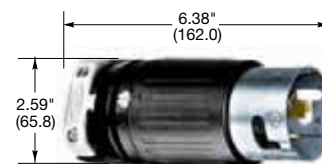

Twist-Lock® Devices

50 Ampere, 125/250, 3Ø 250 Volts and 3Ø 480 Volts AC

3 Pole, 4 Wire Grounding

Plugs, Flanged Inlets, Connector Bodies and Receptacles

IP20
SUITABILITY

50A
125/250V AC
UL/CSA

50A
3Ø 250V AC
UL/CSA

50A
3Ø 480V AC
UL/CSA

Plugs

Description	Cord Dia.	Catalog Number		
Nylon cover, thermoplastic polyester interior.	.830"-1.250" (21.08-31.75)	CS6365C	CS8365C	CS8165C

Accessories on page B-60.

CS6365C

Flanged Inlets

Description	Catalog Number		
Zinc plated steel casing, thermoset interior.	CS6375	CS8375	CS8175
Zinc plated steel casing, thermoset interior with lift cover.	CS6375M2	-	-

CS6375

IP20
SUITABILITY

50A
125/250V AC
UL/CSA

50A
3Ø 250V AC
UL/CSA

50A
3Ø 480V AC
UL/CSA

Connector Bodies

Description	Cord Dia.	Catalog Number		
Nylon cover, thermoplastic polyester interior.	.830"-1.250" (21.08-31.75)	CS6364C	CS8364C	CS8164C

Accessories on page B-60.