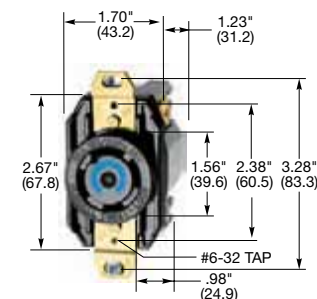

**30A 3ØY
277/480V AC
NEMA L19-30P
UL Listed
10 HP**

**30A 3ØY
347/600V AC
NEMA L20-30P
UL Listed**

Plugs

Description	Cord Dia.	Catalog Number		
Black and white nylon.	.350"-1.150" (9-29)	HBL2751	HBL2761	HBL2771

Accessories on page B-53.

HBL2755

Flanged Inlets

Description	Catalog Number		
Nylon casing, back wired.	HBL2755	HBL2765	HBL2775

Accessories on page B-52.

HBL2753

IP20
SUITABILITY

**30A 3ØY
120/208V AC
NEMA L18-30R
UL Listed
3 HP**

**30A 3ØY
277/480V AC
NEMA L19-30R
UL Listed
10 HP**

**30A 3ØY
347/600V AC
NEMA L20-30R
UL Listed**

Connector Bodies

Description	Cord Dia.	Catalog Number		
Black and white nylon.	.350"-1.150" (9-29)	HBL2753	HBL2763	HBL2773

Accessories on page B-53.

HBL2750

Single Flush Receptacles, Back and Side Wired

Description	Catalog Number		
Black nylon face.	HBL2750	HBL2760	HBL2770

Accessories on page B-52.

Flanged Receptacles

Description	Catalog Number		
Nylon casing, back wired.	HBL2756	HBL2766	HBL2776