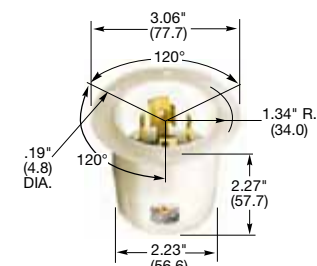

**30A 3ØY
277/480V AC
NEMA L19-30P
UL Listed
10 HP**

**30A 3ØY
347/600V AC
NEMA L20-30P
UL Listed**

Plugs

Description	Cord Dia.	Catalog Number		
Black and white nylon.	.350"-1.150" (9-29)	HBL2751	HBL2761	HBL2771

Accessories on page B-53.

HBL2755

Flanged Inlets

Description	Catalog Number		
Nylon casing, back wired.	HBL2755	HBL2765	HBL2775

Accessories on page B-52.

HBL2753

IP20
SUITABILITY

**30A 3ØY
120/208V AC
NEMA L18-30R
UL Listed
3 HP**

**30A 3ØY
277/480V AC
NEMA L19-30R
UL Listed
10 HP**

**30A 3ØY
347/600V AC
NEMA L20-30R
UL Listed**

Connector Bodies

Description	Cord Dia.	Catalog Number		
Black and white nylon.	.350"-1.150" (9-29)	HBL2753	HBL2763	HBL2773