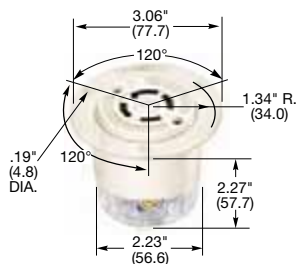

Accessories on page B-53.

HBL2750

Single Flush Receptacles, Back and Side Wired

Description	Catalog Number		
Black nylon face.	HBL2750	HBL2760	HBL2770

Accessories on page B-52.

Flanged Receptacles

Description	Catalog Number		
Nylon casing, back wired.	HBL2756	HBL2766	HBL2776

Accessories on page B-52.

HBL2756

Note: For technical information on Twist-Lock Devices see page B-69.