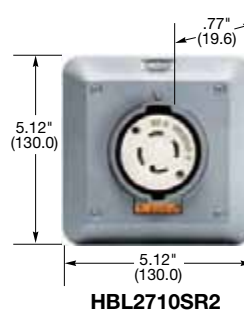

## Insulgrip® Flanged Receptacles

Description	Catalog Number	
Nylon casing, back wired.	HBL2716	HBL2726

Accessories on page B-52.

HBL2716

HBL2710

HBL2710SR2

HBL2710SR

Valox® is a trademark of SABIC Innovative Plastics, acquired from General Electric Company.