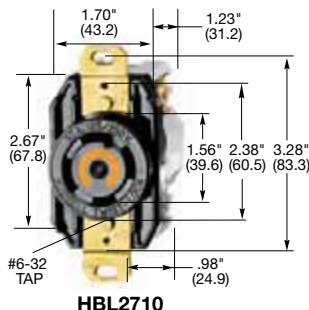

Accessories on page B-54.

HBL2710SW

Single Flush, Back and Side Wired		IP20 SUITABILITY	
Description	Catalog Number		
Black nylon face.	HBL2710	HBL2720	
Isolated ground, orange nylon face.	IG2710	IG2720	
Ring terminal connection.	HBL2710RT	HBL2720RT	

Accessories on page B-52.

HBL2710AR

## Insulgrip® Flanged Receptacles

Description	Catalog Number	
Nylon casing, back wired.	HBL2716	HBL2726

Accessories on page B-52.

HBL2716

HBL2710

HBL2710SR2

HBL2710SR

Valox® is a trademark of SABIC Innovative Plastics, acquired from General Electric Company.