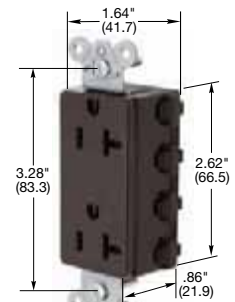

SNAP5362I

SNAP8200I

15A 125V
NEMA 5-15R
UL CSA
0.5 HP

20A 125V
NEMA 5-20R
UL CSA
1 HP

Hubbell-Pro™ Series Heavy Duty SNAPConnect® Style Line® Decorator

Description	Color	Catalog Number	Catalog Number
Specification grade, flush, nylon face, modular receptacle which requires pigtailed terminal.	Almond	SNAP2152AL	SNAP2162AL
	Black	SNAP2152BK	SNAP2162BK
	Brown	SNAP2152	SNAP2162
	Gray	SNAP2152GY	SNAP2162GY
	Ivory	SNAP2152I	SNAP2162I
	Light Almond	SNAP2152LA	SNAP2162LA
	Red	SNAP2152R	SNAP2162R
	White	SNAP2152W	SNAP2162W
Hospital grade, flush, nylon face modular receptacle which requires pigtailed terminal.	Almond	SNAP2172AL	SNAP2182AL
	Black	SNAP2172BK	SNAP2182BK
	Brown	SNAP2172	SNAP2182
	Gray	SNAP2172GY	SNAP2182GY
	Ivory	SNAP2172I	SNAP2182I
	Light Almond	SNAP2172LA	SNAP2182LA
	Red	SNAP2172R	SNAP2182R
	White	SNAP2172W	SNAP2182W

SNAP2162

SNAP6R2

Straight and Right Angle Pigtailed Terminal

Description	Catalog Number
Straight, clear terminal with 6-inch leads solid wire.	SNAP6R1
Straight, clear terminal with 6-inch leads stranded wire.	SNAP6R2
Right Angle, clear terminal with 6-inch leads solid wire.	SNAP1R
Right Angle, clear terminal with 6-inch leads stranded wire.	SNAP2R