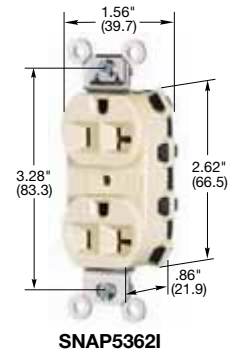

Straight Blade Devices 15 and 20 Ampere, 125 Volts

2 Pole, 3 Wire Grounding

Hubbell-Pro™ Series SNAPConnect® Receptacles

15A 125V
NEMA 5-15R
UL CSA
0.5 HP

20A 125V
NEMA 5-20R
UL CSA
1 HP

Receptacles

Hubbell-Pro™ Series Heavy Duty SNAPConnect® Duplex

Description	Color	Catalog Number	Catalog Number
Specification grade, flush, nylon face, modular receptacle which requires pigtailed terminal below.	Almond	SNAP5262AL	SNAP5362AL
	Black	SNAP5262BK	SNAP5362BK
	Brown	SNAP5262	SNAP5362
	Gray	SNAP5262GY	SNAP5362GY
	Ivory	SNAP5262I	SNAP5362I
	Light Almond	SNAP5262LA	SNAP5362LA
	Office White	SNAP5262OW	SNAP5362OW
	Red	SNAP5262R	SNAP5362R
Hospital grade, flush, nylon face modular receptacle which requires pigtailed terminal below.	Almond	SNAP8200AL	SNAP8300AL
	Black	SNAP8200BK	SNAP8300BK
	Brown	SNAP8200	SNAP8300
	Gray	SNAP8200GY	SNAP8300GY
	Ivory	SNAP8200I	SNAP8300I
	Light Almond	SNAP8200LA	SNAP8300LA
	Office White	SNAP8200OW	SNAP8300OW
	Red	SNAP8200R	SNAP8300R
White	SNAP8200W	SNAP8300W	

SNAP5362I

SNAP8200I

15A 125V
NEMA 5-15R
UL CSA
0.5 HP

20A 125V
NEMA 5-20R
UL CSA
1 HP

Hubbell-Pro™ Series Heavy Duty SNAPConnect® Style Line® Decorator

Description	Color	Catalog Number	Catalog Number
Specification grade, flush, nylon face, modular receptacle which requires pigtailed terminal.	Almond	SNAP2152AL	SNAP2162AL
	Black	SNAP2152BK	SNAP2162BK
	Brown	SNAP2152	SNAP2162
	Gray	SNAP2152GY	SNAP2162GY
	Ivory	SNAP2152I	SNAP2162I
	Light Almond	SNAP2152LA	SNAP2162LA
	Red	SNAP2152R	SNAP2162R
	White	SNAP2152W	SNAP2162W
Hospital grade, flush, nylon face modular receptacle which requires pigtailed terminal.	Almond	SNAP2172AL	SNAP2182AL
	Black	SNAP2172BK	SNAP2182BK
	Brown	SNAP2172	SNAP2182
	Gray	SNAP2172GY	SNAP2182GY
	Ivory	SNAP2172I	SNAP2182I
	Light Almond	SNAP2172LA	SNAP2182LA
	Red	SNAP2172R	SNAP2182R
	White	SNAP2172W	SNAP2182W