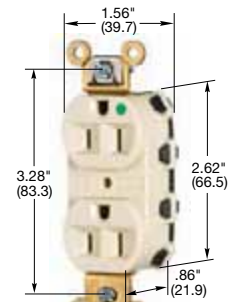

Straight Blade Devices 15 and 20 Ampere, 125 Volts

2 Pole, 3 Wire Grounding

Hubbell-Pro™ Series SNAPConnect® Receptacles

15A 125V
NEMA 5-15R
UL CSA
0.5 HP

20A 125V
NEMA 5-20R
UL CSA
1 HP

Receptacles

Hubbell-Pro™ Series Heavy Duty SNAPConnect® Duplex

Description	Color	Catalog Number	Catalog Number
Specification grade, flush, nylon face, modular receptacle which requires pigtailed terminal below.	Almond	SNAP5262AL	SNAP5362AL
	Black	SNAP5262BK	SNAP5362BK
	Brown	SNAP5262	SNAP5362
	Gray	SNAP5262GY	SNAP5362GY
	Ivory	SNAP5262I	SNAP5362I
	Light Almond	SNAP5262LA	SNAP5362LA
	Office White	SNAP5262OW	SNAP5362OW
	Red	SNAP5262R	SNAP5362R
Hospital grade, flush, nylon face modular receptacle which requires pigtailed terminal below.	Almond	SNAP8200AL	SNAP8300AL
	Black	SNAP8200BK	SNAP8300BK
	Brown	SNAP8200	SNAP8300
	Gray	SNAP8200GY	SNAP8300GY
	Ivory	SNAP8200I	SNAP8300I
	Light Almond	SNAP8200LA	SNAP8300LA
	Office White	SNAP8200OW	SNAP8300OW
	Red	SNAP8200R	SNAP8300R
White	SNAP8200W	SNAP8300W	

SNAP5362I

SNAP8200I

15A 125V
NEMA 5-15R
UL CSA
0.5 HP

20A 125V
NEMA 5-20R
UL CSA
1 HP

Hubbell-Pro™ Series Heavy Duty SNAPConnect® Style Line® Decorator

Description	Color	Catalog Number	Catalog Number
Specification grade, flush, nylon face, modular receptacle which requires pigtailed terminal.	Almond	SNAP2152AL	SNAP2162AL
	Black	SNAP2152BK	SNAP2162BK
	Brown	SNAP2152	SNAP2162
	Gray	SNAP2152GY	SNAP2162GY
	Ivory	SNAP2152I	SNAP2162I
	Light Almond	SNAP2152LA	SNAP2162LA
	Red	SNAP2152R	SNAP2162R
	White	SNAP2152W	SNAP2162W
Hospital grade, flush, nylon face modular receptacle which requires pigtailed terminal.	Almond	SNAP2172AL	SNAP2182AL
	Black	SNAP2172BK	SNAP2182BK
	Brown	SNAP2172	SNAP2182
	Gray	SNAP2172GY	SNAP2182GY
	Ivory	SNAP2172I	SNAP2182I
	Light Almond	SNAP2172LA	SNAP2182LA
	Red	SNAP2172R	SNAP2182R
	White	SNAP2172W	SNAP2182W